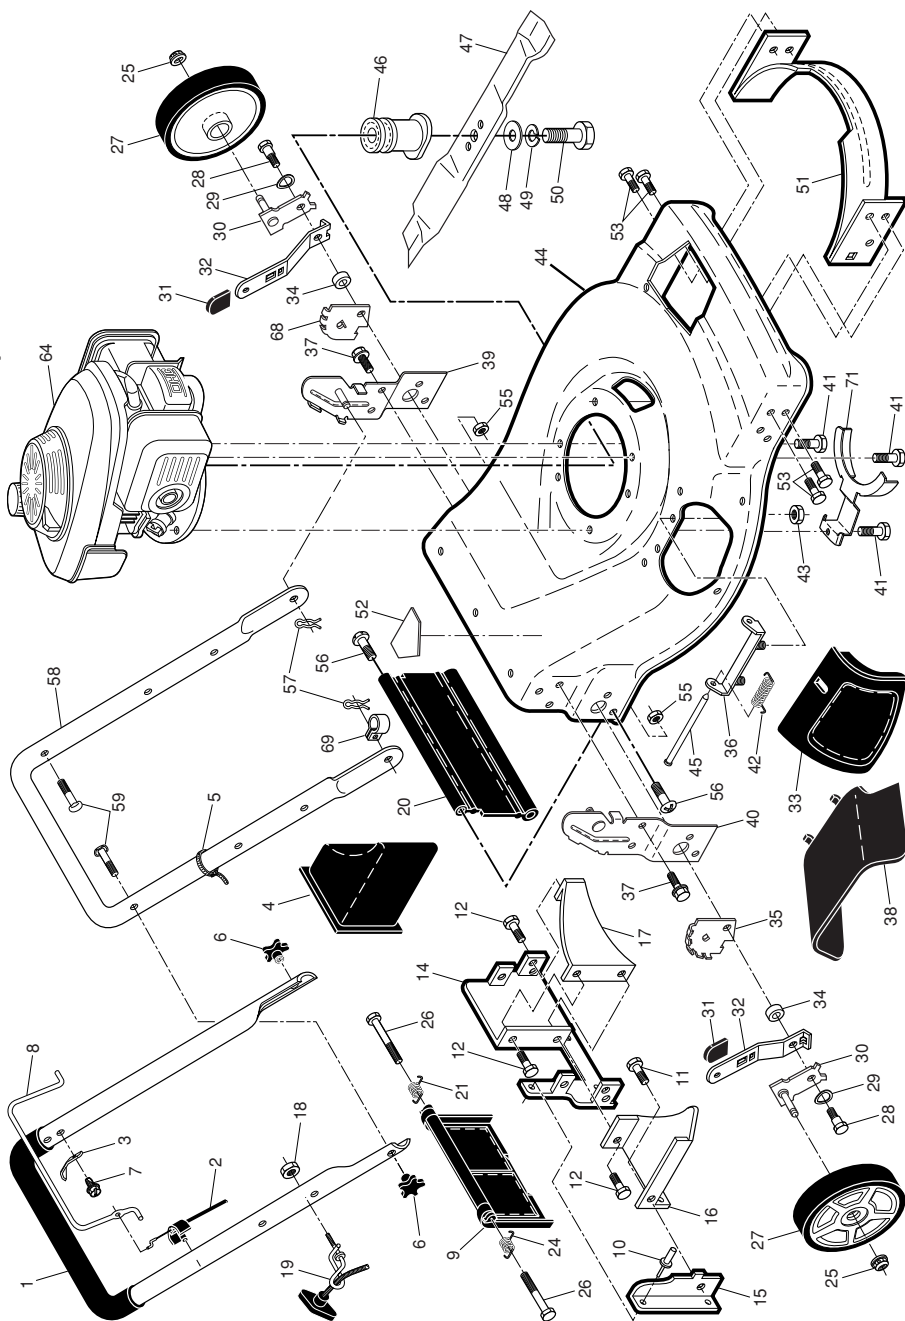

BLACKMAX ROTARY LAWN MOWER - MODEL NO. 961440007 (MFG. ID. NO. 96144000700)

BLACKMAX ROTARY LAWN MOWER - MODEL NO. 961440007 (MFG. ID. NO. 96144000700)

KEY NO.	PART NO.	DESCRIPTION	KEY NO.	PART NO.	DESCRIPTION	KEY NO.	PART NO.	DESCRIPTION
1	532 42 65-32	Upper Handle Assembly (Includes Foam Grip)	26	532 18 41-93	Bolt, Rear Door	48	532 85 10-74	Washer, Hardened
2	532 42 40-33	Cable, Operator Presence	27	532 44 77-21	Wheel & Tire Assembly, Rear	49	532 85 02-63	Washer, Helical
3	532 43 00-34	Bracket, Upstop	28	532 17 47-19	Bolt, Shoulder 3/8-16 x 1	50	532 85 10-84	Screw, Machine, Hex Head 3/8-24 x 1-3/8 Grade 8
4	532 16 66-49	Mulcher Plug	29	532 40 16-30	Washer, Curved, Cylindrical	51	532 17 00-31	Kit, Front Baffle (Includes Key Number 53)
6	532 18 23-98	Handle Knob	30	532 40 78-71	Axle Arm Assembly	52	532 40 47-63	Danger Decal
7	532 17 88-48	Screw, Hex Washer Head #10-16 x 5/8	31	532 70 10-37	Selector Knob	53	817 60 04-06	Screw, Serrated, TT 1/4-20
8	532 42 65-92	Control Bar	32	532 40 64-28	Selector Spring	55	873 93 06-00	Nut, Hex 3/8-16
9	532 40 84-92	Rear Door Assembly	33	532 19 60-53	Mulcher Door	56	532 08 86-52	Hinge Screw 1/4-20 x 1-1/2
10	532 12 84-15	Pop Rivet	34	532 40 16-29	Spacer	57	532 05 17-93	Hairpin Cotter
11	532 15 00-50	Screw, Self-Tapping #10-24 x 5/8	35	532 41 06-24	Wheel Adjusting Bracket, RH	58	532 43 45-14	Lower Handle
12	817 06 04-10	Screw, Hex Hex Head, 1/4-20 x 5/8	36	532 17 57-35	Hinge Bracket Assembly	59	532 19 15-74	Handle Bolt
15	532 19 70-76	Back Plate	37	532 42 88-67	Screw, Sems, Thread Cutting 5/16-18 x 3/4	64	---	Engine, Honda, Model Number GCV160-LAOS3A (For engine service and replacement parts, call Honda Engines at 1-800-426-7701)
16	532 41 13-34	Side Baffle	38	532 40 30-73	Discharge Deflector	68	532 41 06-23	Wheel Adjusting Bracket, LH
17	532 17 71-33	Discharge Baffle	39	532 19 70-28	Handle Bracket Assembly, LH	69	532 19 79-91	Clip, Cable
18	532 13 20-04	Keys Locknut 1/4-20	40	532 19 70-27	Handle Bracket Assembly, RH	71	532 43 50-59	Belt Keeper
19	532 19 47-88	Rope Guide	41	532 15 04-06	Screw, Hex Head, Threaded, Rolled 3/8-16 x 1-1/8	--	532 40 47-64	Warning Decal (not shown)
20	532 41 31-60	Rear Skirt	42	532 19 30-00	Spring, Torsion	--	532 19 37-33	Operator's Manual, English
21	532 40 54-21	Spring, Rear Door, LH	43	873 80 04-00	Nut, Hex, Nylon	--	532 19 37-36	Operator's Manual, French
24	532 40 54-23	Spring, Rear Door, RH	44	532 43 30-85	Kit, Mower Housing (Includes Key Numbers 14, 15 and 51)	--	532 44 59-67	Repair Parts Manual
25	532 40 91-48	Nut, Hex, Flanged	45	532 17 56-50	Rod, Hinge			
			46	532 42 12-48	Blade Adapter / Pulley			
			47	532 40 67-13	Blade, 22"			