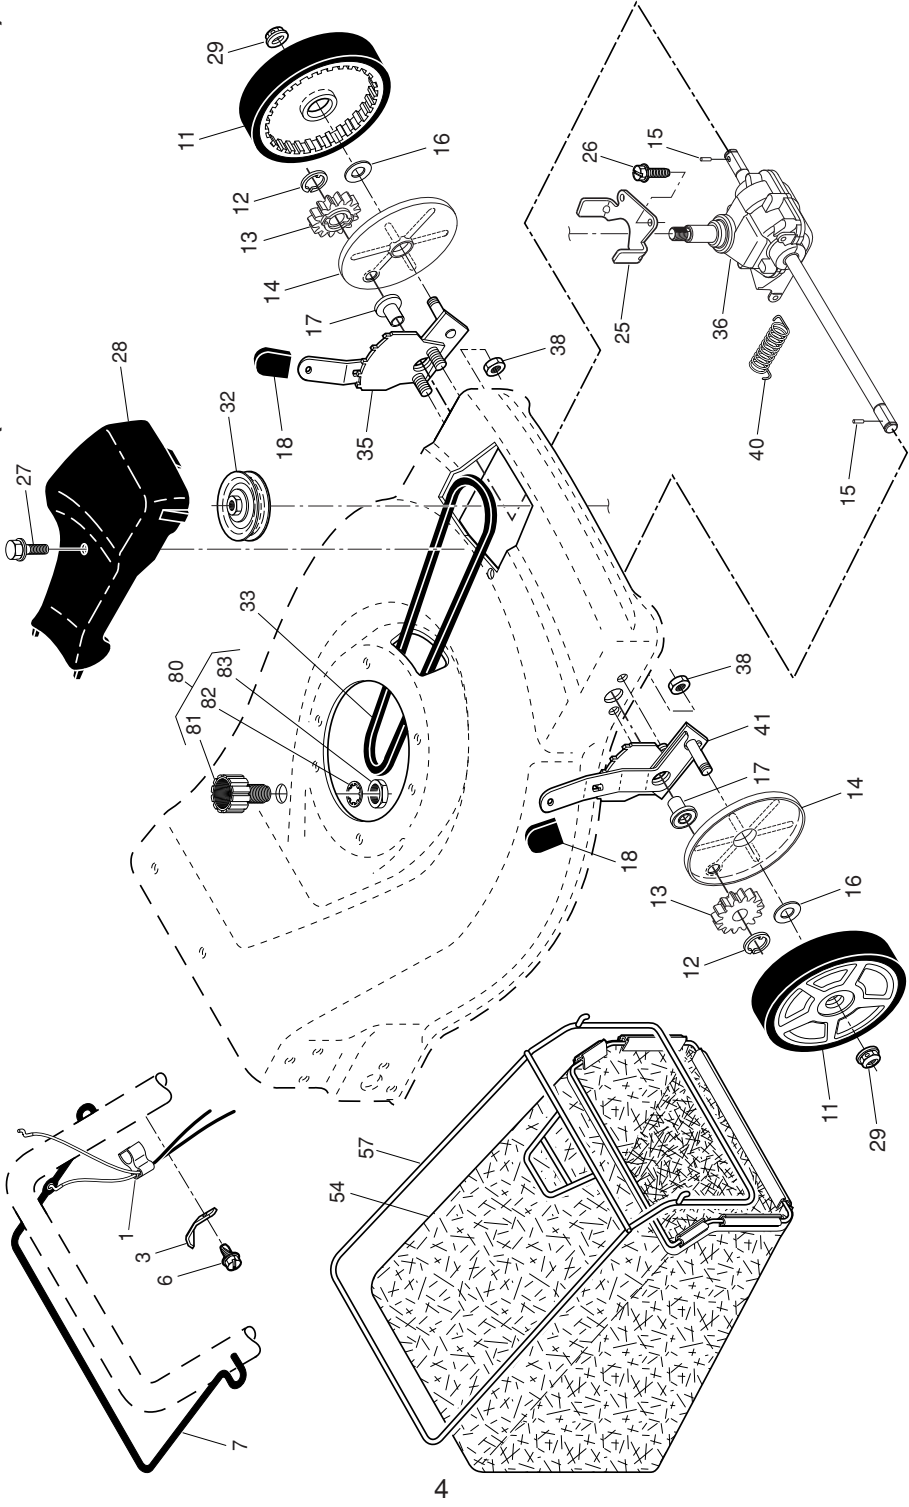

BLACKMAX ROTARY LAWN MOWER - MODEL NO. 961440007 (MFG. ID. NO. 96144000700)

BLACKMAX ROTARY LAWN MOWER - MODEL NO. 961440007 (MFG. ID. NO. 96144000700)

KEY PART NO.	DESCRIPTION	KEY PART NO.	DESCRIPTION
1	Drive Control Assembly (Includes Cable)	29	Locknut, Hex
3	Bracket, Downstop	32	Pulley, Drive
6	Screw	33	V-Belt
7	Bar, Drive Control	35	Kit, Wheel Adjuster, LH (Includes Knob and Bearing)
11	Wheel & Tire Assembly, Front	36	Gear Case Assembly, Complete
12	E-Ring	38	Locknut 1/4-20
13	Pinion	40	Spring
14	Dust Cover	41	Kit, Wheel Adjuster, RH (Includes Knob and Bearing)
15	Pawl, Drive	54	Grassbag Assembly
16	Washer, Flat 3/8	57	Frame, Grassbag
17	Bearing Assembly, Wheel Adjuster	80	Water Washout Assembly
18	Selector Knob	81	Fitting, Hose, Water Washout
25	Belt Keeper	82	Washer, Lock, Internal Tooth
26	Screw, Hi-Lo Thread	83	Locknut, Hex, with O-Ring
27	Pan Head Tapping Screw #10-24 x 2-3/4		
28	Drive Cover		

IMPORTANT: Use only Original Equipment Manufacturer (O.E.M.) replacement parts. Failure to do so could be hazardous, damage your lawn mower and void your warranty.

NOTE: All component dimensions given in U.S. inches. 1 inch = 25.4 mm.