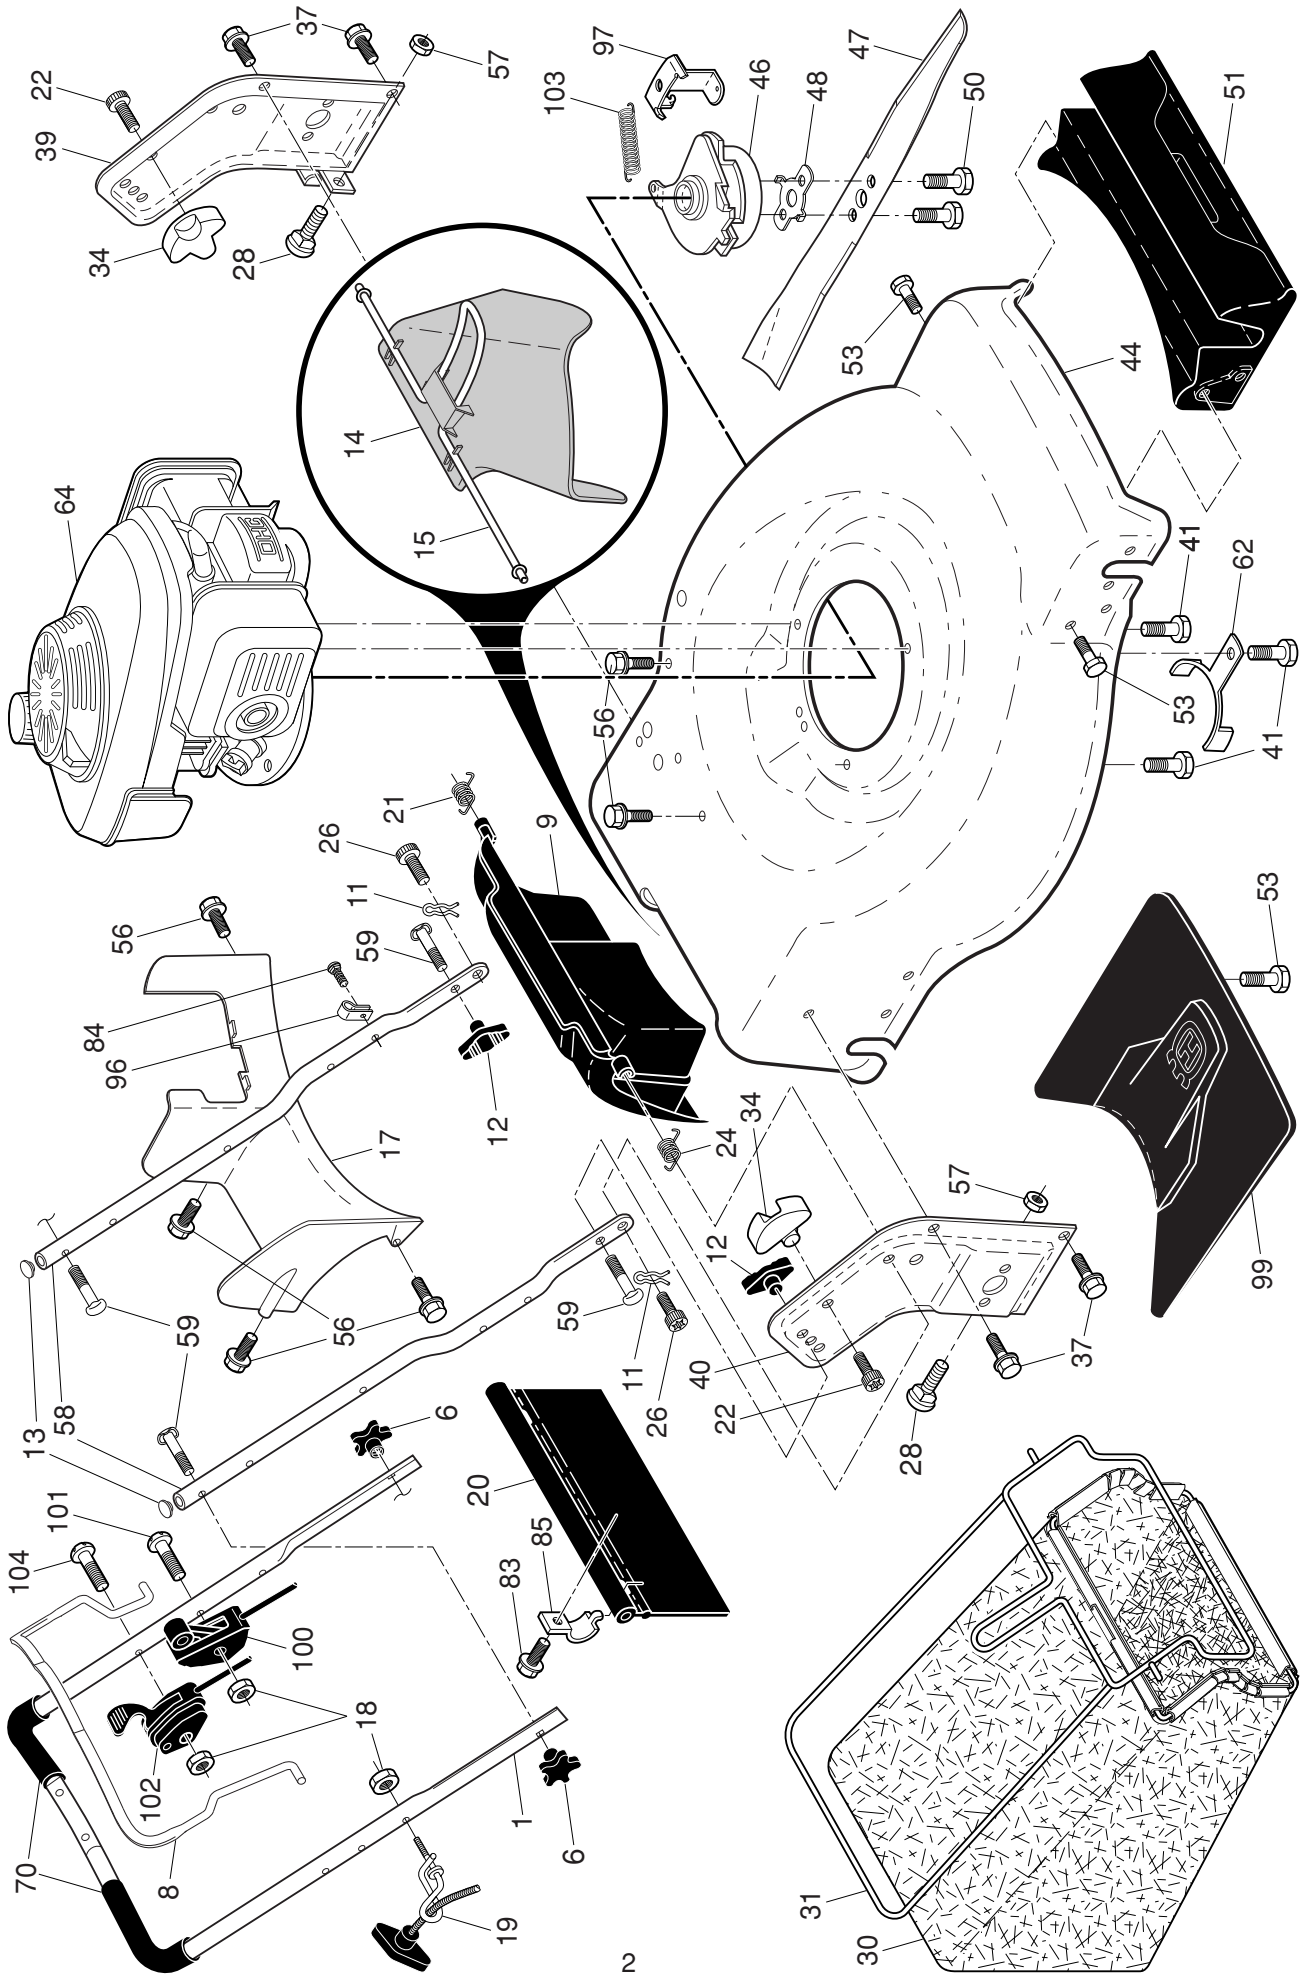

HUSQVARNA ROTARY LAWN MOWER - MODEL NO. HD800BBC (96143008900) PRODUCT NO. 961 43 00-89

HUSQVARNA ROTARY LAWN MOWER - MODEL NO. HD800BBC (96143008900) PRODUCT NO. 961 43 00-89

KEY NO.	PART NO.	DESCRIPTION	KEY NO.	PART NO.	DESCRIPTION
1	532 18 62-96	Upper Handle Assembly (Includes Foam Grip)	47	532 44 05-68	Blade, 22"
6	532 18 23-98	Handle Knob, Star	48	532 44 17-68	Washer, Hardened
8	532 42 68-13	Control Bar	50	532 18 04-60	Bolt, Hex Head, Grade 8
9	532 43 13-90	Rear Door Assembly	51	532 43 71-31	Front Baffle
11	532 42 55-75	Hairpin, Door/Handle Pivot	53	532 43 73-45	Screw
12	532 19 19-38	Handle Knob, Standard	56	817 41 13-12	Screw, Hex Washer Head #13 x 3/4
13	532 43 75-16	Plug, Lower Handle Bar	57	532 15 53-77	Nut, Hex
14	532 43 71-32	Clipping Deflector	58	532 44 11-97	Lower Handle
15	532 43 72-73	Handle, Clipping Deflector	59	532 19 15-74	Handle Bolt
17	532 43 12-38	Rear Baffle	62	532 42 57-11	Belt Retainer
18	532 13 20-04	Keps Locknut 1/4-20	64	---	Engine, Honda, Model Number GCV160-LABHH (For engine service and replacement parts, call Honda Engines at 1-800-426-7701)
19	532 19 47-88	Rope Guide			
20	532 44 45-01	Rear Skirt			
21	532 41 99-49	Spring, Rear Door, LH, Black	70	532 18 27-48	Grip, Foam
22	532 14 18-41	Screw, Panhead, Torx #20	83	532 75 00-97	Screw, Hex Washer Head
24	532 41 99-48	Spring, Rear Door, RH, Grey	84	532 42 81-24	Fastener, Push
26	532 41 99-45	Screw, Rear Door/Handle Pivot	85	532 43 45-30	Mounting Bracket, Rear Skirt
28	872 25 05-05	Bolt, Carriage 5/16-18 x 5/8			
30	532 43 85-84	Grassbag	96	532 19 79-91	Clip, Cable
31	532 41 99-51	Frame, Grass Catcher	97	532 44 15-89	Mounting Bracket, Blade Brake/Clutch
34	532 43 81-34	Bracket, Grassbag			
37	817 00 05-10	Screw, Hex Head 1/4-20	99	532 43 73-89	Front Shroud Assembly
39	532 44 25-31	Handle Bracket, LH	100	532 43 94-68	Control, Throttle
40	532 44 05-26	Handle Bracket, RH	101	532 18 83-65	Screw
41	532 15 04-06	Screw, Dogpoint 3/8-16 x 1-1/8	102	532 43 76-79	Control, Blade Brake/Clutch (Includes Cable)
44	532 43 85-35	Kit, Lawn Mower Housing			
46	---	Blade Brake/Clutch Assembly (For BBC service and replacement parts, call Honda Engines at 1-800-426-7701)	103	532 18 03-93	Spring, Blade Brake/Clutch
			104	532 18 99-37	Screw, Blade Brake/Clutch Control
			--	532 44 58-99	Operator's Manual, English / French

NOTE: All component dimensions given in U.S. inches. 1 inch = 25.4 mm. **IMPORTANT:** Use only Original Equipment Manufacturer (O.E.M.) replacement parts. Failure to do so could be hazardous, damage your lawn mower and void your warranty.