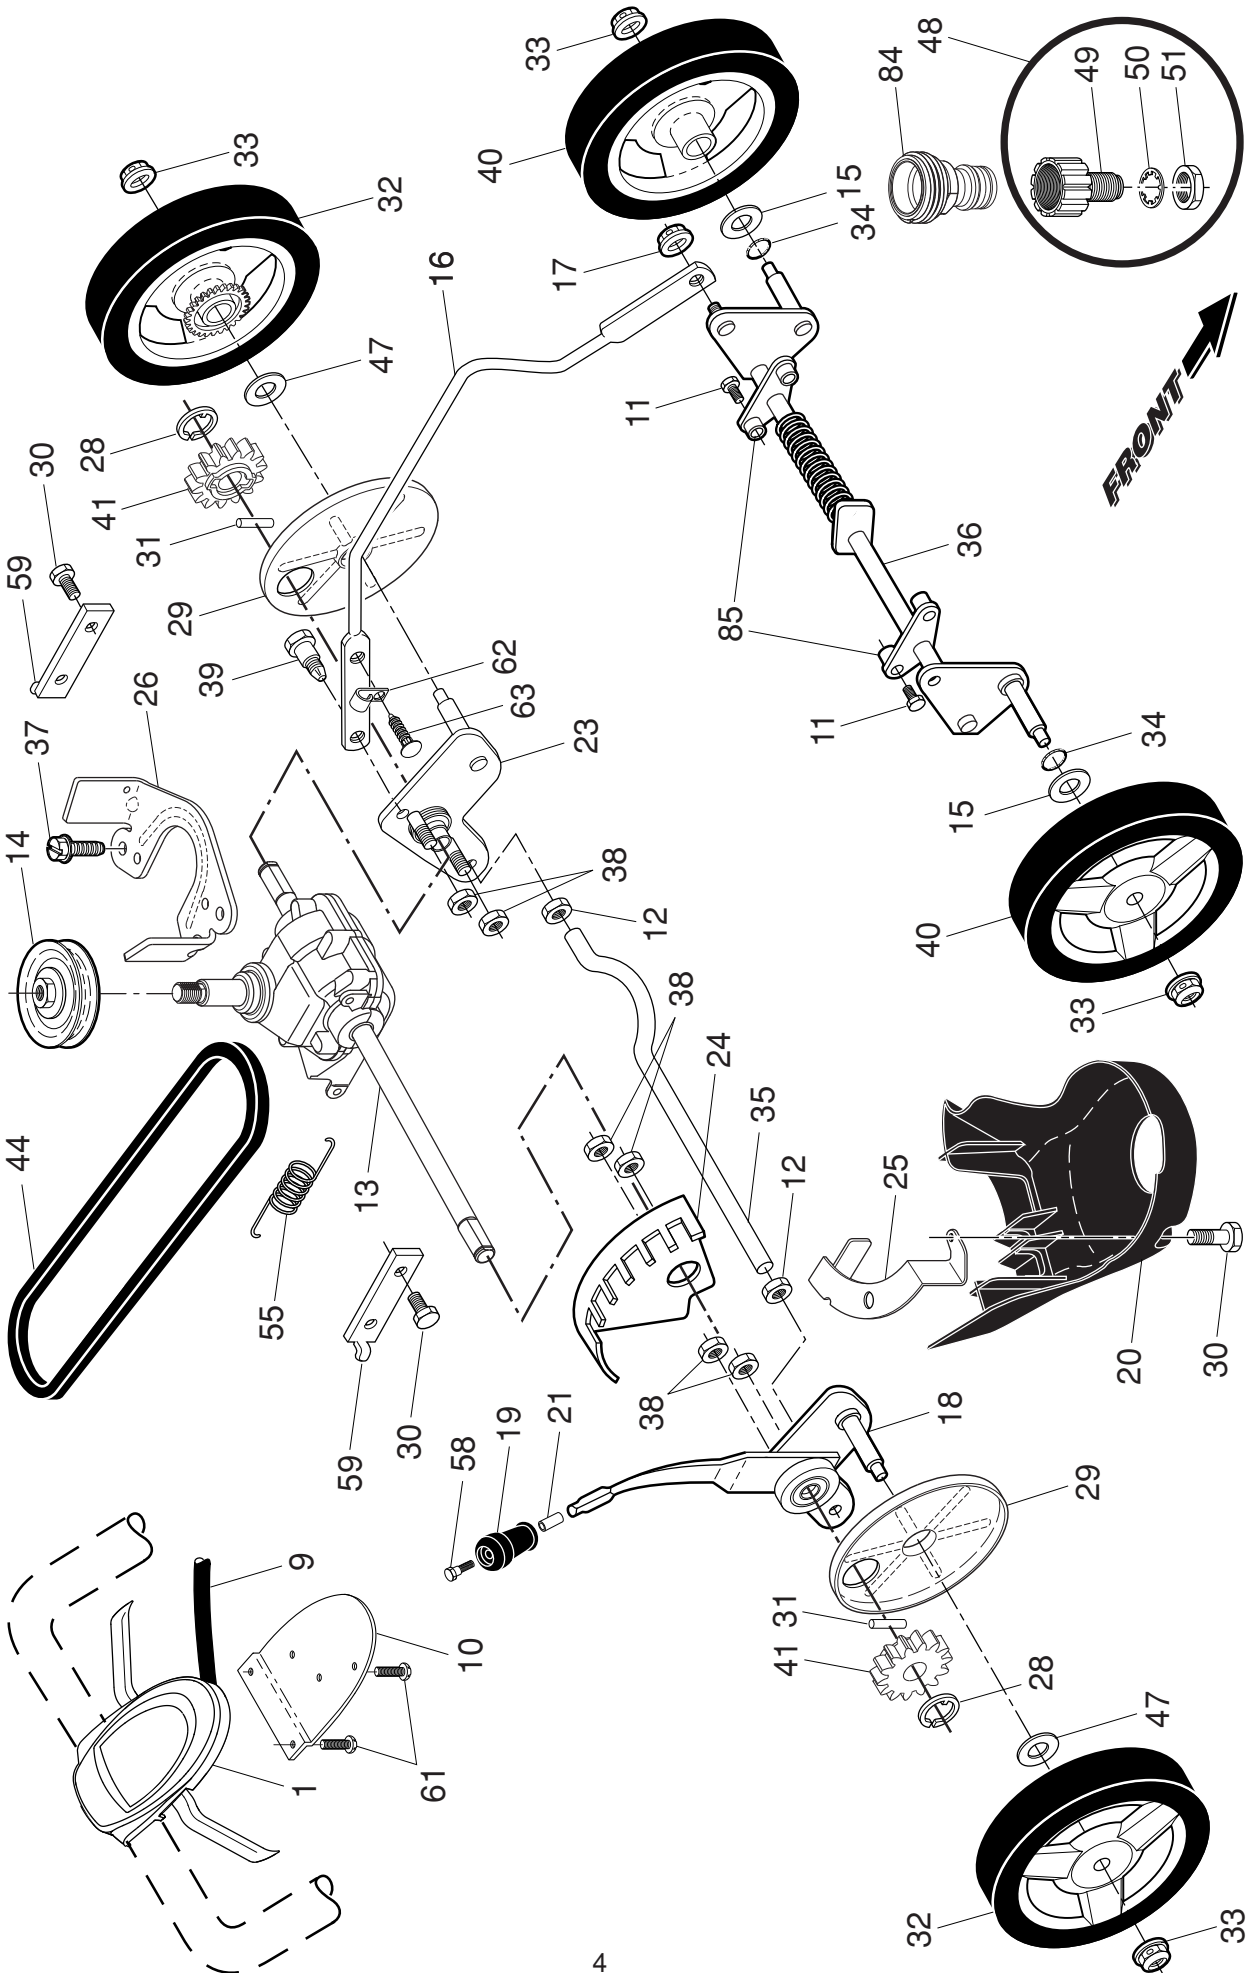

HUSQVARNA ROTARY LAWN MOWER - MODEL NO. HD800BBC (96143008900) PRODUCT NO. 961 43 00-89

HUSQVARNA ROTARY LAWN MOWER - MODEL NO. HD800BBC (96143008900) PRODUCT NO. 961 43 00-89

KEY NO.	PART NO.	DESCRIPTION	KEY NO.	PART NO.	DESCRIPTION
1	532 43 09-95	Drive Control Assembly (Includes Cable)	32	532 44 28-23	Wheel & Tire Assembly, Rear, 8"
9	532 43 16-50	Cable, Drive	33	532 40 91-48	Nut, Flangelock 3/8-16
10	532 43 27-90	Mounting Bracket, Drive Control	34	532 19 74-80	O-Ring
11	817 41 13-12	Screw	35	532 43 05-98	Axle, Rear
12	873 94 08-00	Nut, Hex	36	532 44 22-07	Axle, Front
13	532 43 45-64	Gear Case Assembly, Complete	37	532 16 34-09	Screw, Hi-Lo Thread, 12 x 5/8
14	532 19 34-43	Pulley, Drive	38	532 19 17-30	Nut, Hex
15	532 08 83-48	Washer, Flat	39	532 40 70-59	Bolt
16	532 43 00-30	Rod, Connecting	40	532 44 28-22	Wheel & Tire Assembly, Front, 8"
17	532 75 11-53	Nut, Hex	41	532 40 48-35	Pinion
18	532 43 78-69	Kit, Selector Assembly	44	532 43 77-99	Belt, Drive
19	532 43 39-96	Knob, Wheel Adjuster	47	532 06 77-25	Washer, Flat
20	532 43 83-97	Debris Shield	48	532 43 84-89	Water Washout Assembly
21	532 43 52-42	Anchor	49	532 43 49-94	Fitting, Hose, Water Washout
23	532 43 78-70	Wheel Axle Assembly, LH	50	532 41 55-85	Washer, Lock, Internal Tooth
24	532 43 35-11	Bracket, Height Adjustment	51	532 41 55-86	Locknut, Hex, with O-Ring
25	532 42 60-65	Mounting Bracket, Debris Shield	55	532 40 65-58	Spring, Tension
26	532 44 21-53	Belt Keeper	58	532 43 52-41	Bolt, Shoulder
28	812 00 00-58	E-Ring 7/16	59	532 44 21-13	Support Bracket
29	532 18 94-03	Cover, Dust, Wheel	61	532 18 16-98	Screw
30	817 00 05-10	Screw, Hex Head 1/4-20	62	532 19 79-91	Clip, Cable
31	532 40 48-45	Pawl, Drive	63	532 42 81-24	Fastener, Push
			84	532 41 64-05	Adapter, Quick-Connect Coupler
			85	532 43 90-77	Support Bracket, Front Axle

NOTE: All component dimensions given in U.S. inches. 1 inch = 25.4 mm. **IMPORTANT:** Use only Original Equipment Manufacturer (O.E.M.) replacement parts. Failure to do so could be hazardous, damage your lawn mower and void your warranty.