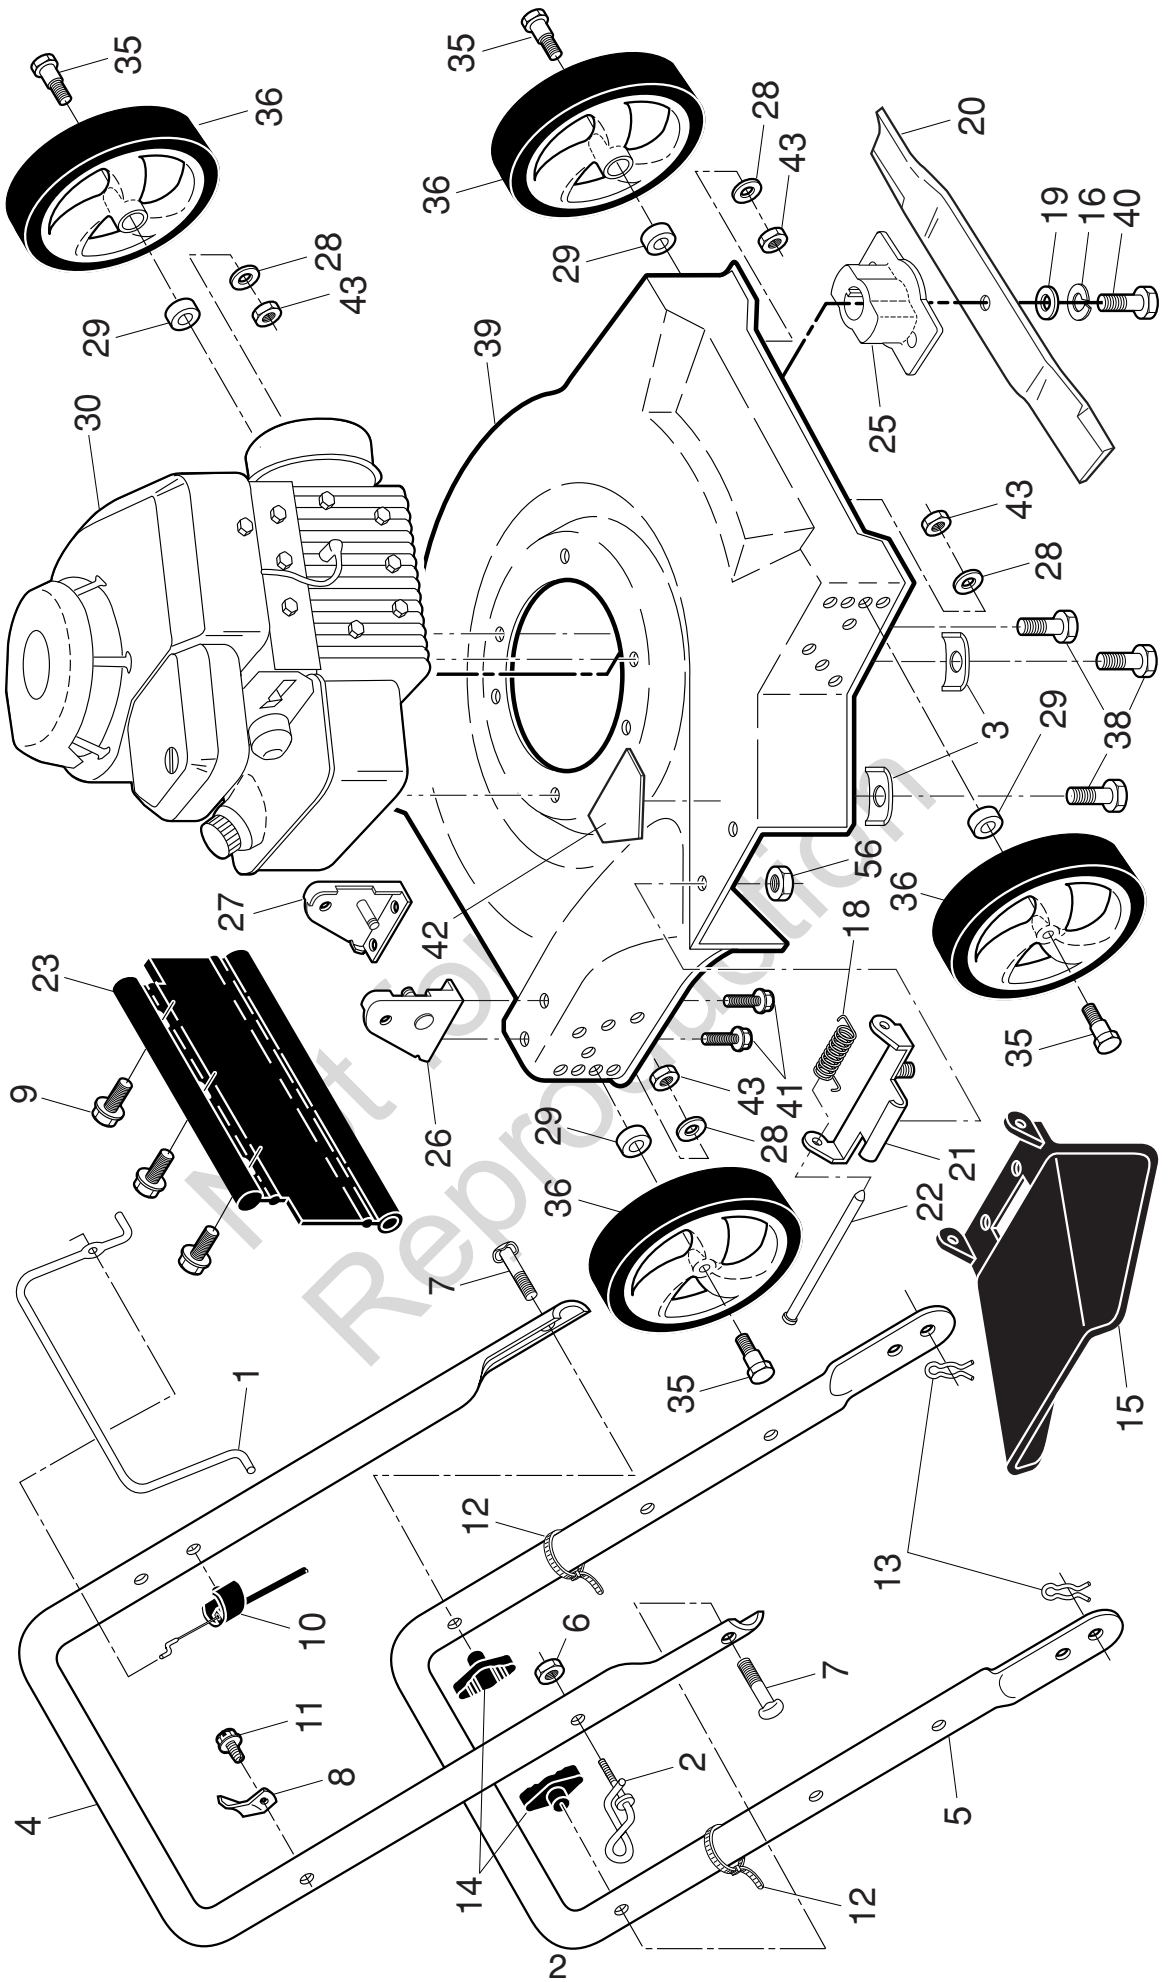

MURRAY ROTARY LAWN MOWER - MODEL NO. M20300 (MFG. I.D. NO. 96114002400)

MURRAY ROTARY LAWN MOWER - MODEL NO. M20300 (MFG. I.D. NO. 96114002400)

KEY NO.	PART NO.	DESCRIPTION	KEY NO.	PART NO.	DESCRIPTION
1	194176X428	Control Bar	23	189239	Rear Skirt
2	194788	Rope Guide	25	850977	Blade Adapter
3	851201X004	Engine Washer	26	170345X479	Handle Bracket Assembly, RH
4	194180X479	Upper Handle	27	170346X479	Handle Bracket Assembly, LH
5	151590X479	Lower Handle	28	61537	Washer
6	132004	Nut, Hex 1/4-20	29	136624	Spacer
7	191574	Bolt, Carriage	30	---	Engine, Briggs & Stratton, Model No. 9L602-1611-F1 (For engine service and replacement parts, call Briggs & Stratton at 1-800-233-3723)
8	429930X004	Up-Stop Bracket			
9	189241	Screw, Hex Washer Head, Self-Tapping #10-24 x 1/2	35	67609	Bolt, Shoulder 3/8-16 x 2-1/2
10	162778	Cable, Engine Zone Control	36	193850X460	Wheel & Tire Assembly
11	178848	Screw, Threaded, Rolled #10-16 x 5/8	38	150406	Screw, Hex Head, Threaded, Rolled 3/8-16 x 1
12	66426	Wire Tie	39	418876	Housing Kit
13	51793	Hairpin, Cotter	40	851084	Screw, Hex Head, Machine, Grade 8, 3/8-24 x 1-3/8
14	189713X428	Knob, Handle	41	149741	Screw
15	428278X428	Discharge Guard	42	404763	Danger Decal
16	850263	Helical Lock Washer	43	73930600	Nut, Hex, Nylock 3/8-16
18	411832	Spring, Hinge	56	73800400	Locknut, Hex 1/4-20
19	851074	Washer, Hardened	--	404764	Decal, Warning
20	145106	Blade, 20"	--	193747	Operator's Manual, English
21	88602	Bracket, Hinge	--	193750	Operator's Manual, Spanish
22	150215	Rod, Hinge	--	446477	Replacement Parts Manual, English

NOTE: All component dimensions given in U.S. inches. 1 inch = 25.4 mm.

IMPORTANT: Use only Original Equipment Manufacturer (O.E.M.) replacement parts. Failure to do so could be hazardous, damage your lawn mower and void your warranty.