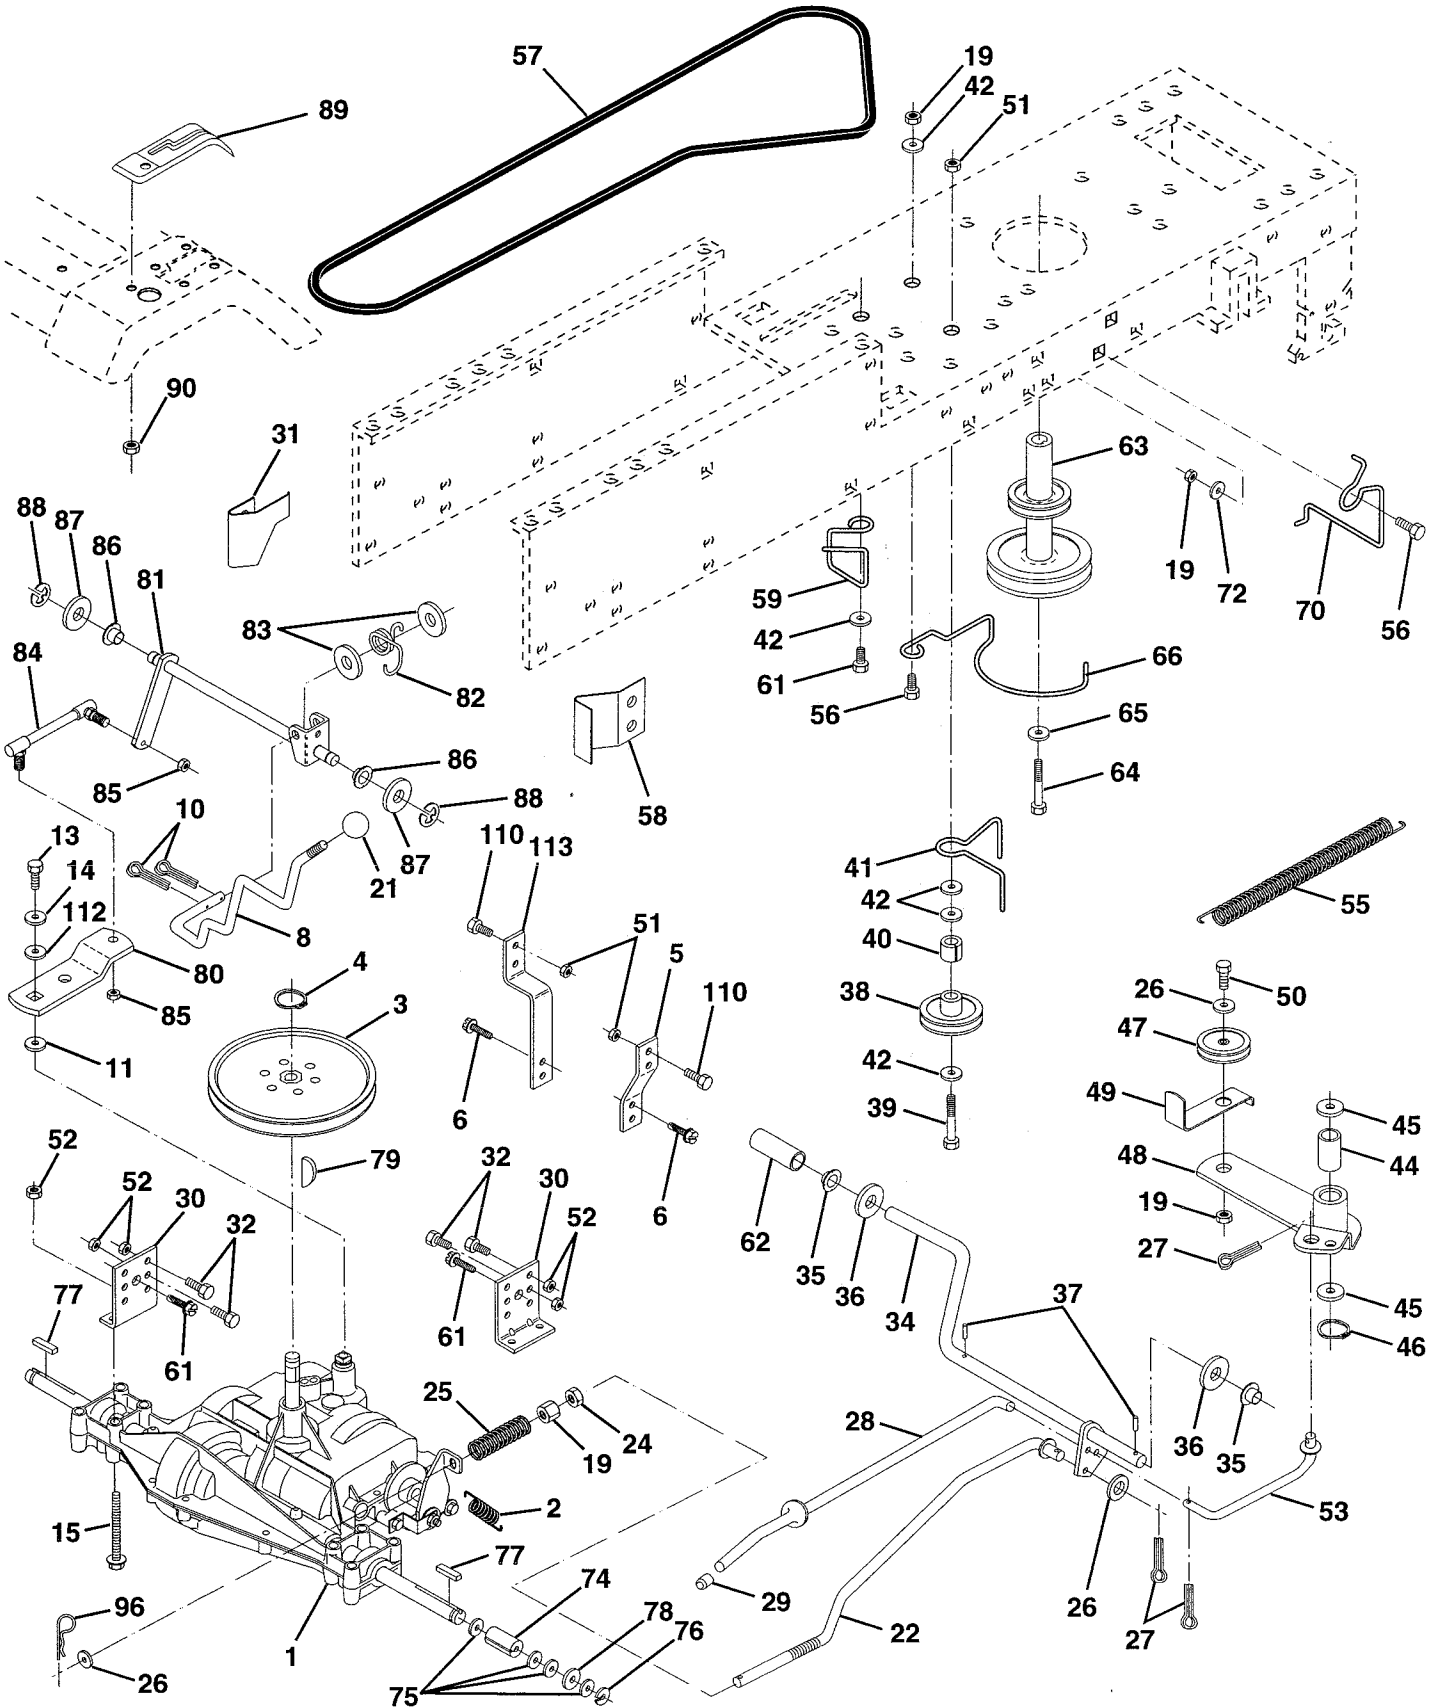

REPAIR PARTS

TRACTOR -- MODEL NUMBER 917.256520

DRIVE

REPAIR PARTS

TRACTOR - - MODEL NUMBER 917.256520

DRIVE

KEY NO.	PART NO.	DESCRIPTION	KEY NO.	PART NO.	DESCRIPTION
1	145602	Transaxle, Peerless, 6 Speed, Model Number 930-057A	51	STD541437	Nut Crown Lock 3/8-16 UNC
2	146682	Spring, Return, Brake	52	STD541431	Nut Crown Lock 5/16-18 UNC
3	123666X	Pulley, Transaxle	53	105710X	Link, Clutch
4	12000028	Ring, Retainer	55	105709X	Spring, Clutch Return
5	121520X	Strap, Torque	56	STD523712	Bolt Fin Hex 3/8-16 x 1-1/4
6	17490512	Screw, Thd., Roll. 5/16-18 x 3/4	57	130801	V-Belt, Ground Drive
8	141003	Lever, Shift	58	127274X	Keeper, Belt, R.H.
10	76020416	Pin, Cotter	59	140312	Keeper, Belt, Center Span
11	105701X	Washer, Shift Plate	61	17490612	Screw, Thd., Roll. 3/8-16 x 3/4
13	74550412	Bolt 1/4-28 UNF W/Patch Grade 8	62	8883R	Cover, Pedal
14	STD551125	Washer	63	140186	Pulley, Engine
15	74490544	Bolt, Hex Flghd 5/16-18 Grade 5	64	71170764	Bolt, Hex Head, Fin. 7/16-20 x 4 Grade 5
19	STD541437	Nut	65	STD551143	Washer
21	106933X	Knob	66	129921	Keeper, Belt, Engine, L.H.
22	130804	Rod, Brake	70	134683	Guide, Mower Drive Belt, R.H.
24	STD541237	Nut	72	19132012	Washer 13/32 x 1-1/4 x 12 Gauge
25	106888X	Spring, Brake Rod	74	137057	Spacer, Axle
26	STD551037	Washer	75	121749X	Washer 25/32 x 1-1/4 x 16 Gauge
27	STD561210	Pin	76	STD581075	E-Ring
28	145204	Rod, Parking Brake	77	123583X	Key, Square 2.0 x .1845/.1865
29	124236X	Cap, Parking Brake, Red	78	121748X	Washer 25/32 x 1-5/8 x 16 Gauge
30	130807	Bracket, Transaxle	79	2228M	Key Woodruff #9 3/16 x 3/4
31	127275X	Keeper, Belt, L.H.	80	145090	Arm, Shift
32	STD523107	Bolt	81	145092	Shaft Assembly
34	149001	Shaft Assembly, Foot Pedal	82	123782X	Spring, Torsion
35	120183X	Bearing, Nylon	83	19171216	Washer 17/32 x 3/4 x 16 Gauge
36	STD551062	Washer	84	145643	Tie Rod
37	STD571810	Roll Pin	85	73530400	Nut, Nylock
38	123674X	Pulley, Idler, Flat	86	71208	Bushing, Pivot
39	STD523727	Bolt	87	19212016	Washer
40	4470J	Spacer, Split .395 x .59	88	12000008	E-Ring
41	109070X	Keeper, Belt, Retainer	89	139964	Console, Shift, 6 Speed, N/ignition
42	19131312	Washer 13/32 x 13/16 x 12 Gauge	90	124346X	Nut, Self-Threading, Washer Hd 1/4
44	105706X	Bearing, Nylon	96	STD624003	Retainer Spring 1"
45	110812X	Washer, Hardened	110	STD523707	Bolt Fin Hex 3/8-16 UNC x 3/4
46	12000039	Ring, Klip	112	19091210	Washer 9/32 x 3/4 x 10 Gauge
47	127783	Pulley, Idler, V-Groove, Plastic	113	127285X	Strap Torque LT
48	123789X	Bellcrank Assembly			
49	123205X	Retainer, Belt			
50	STD523715	Bolt			

NOTE: All component dimensions given in U.S. inches
1 inch = 25.4 mm