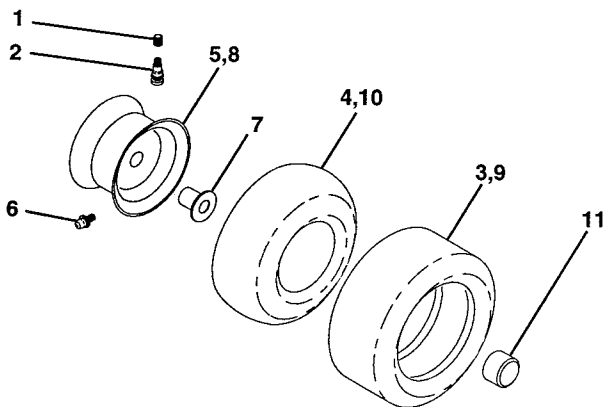

WHEELS & TIRES

KEY NO.	PART NO.	DESCRIPTION
1	59192	Valve Cap, Tire
2	65139	Stem, Valve
3	106222X	Tire, Front
4	59904	Tube, Front Tire (Not Provided, Service Item Only)
5	106732X427	Rim, Front
6	278H	Fitting, Grease (Front Wheel Only)
7	9040H	Bearing, Flange (Front Wheel Only)
8	106108X427	Rim, Rear
9	122082X	Tire, Rear
10	7152J	Tube, Rear Tire (Not Provided, Service Item Only)
11	104757X	Cap, Axle
--	144334	Sealant, Tire 10 oz.

NOTE: All component dimensions given in U.S. inches
1 inch = 25.4 mm