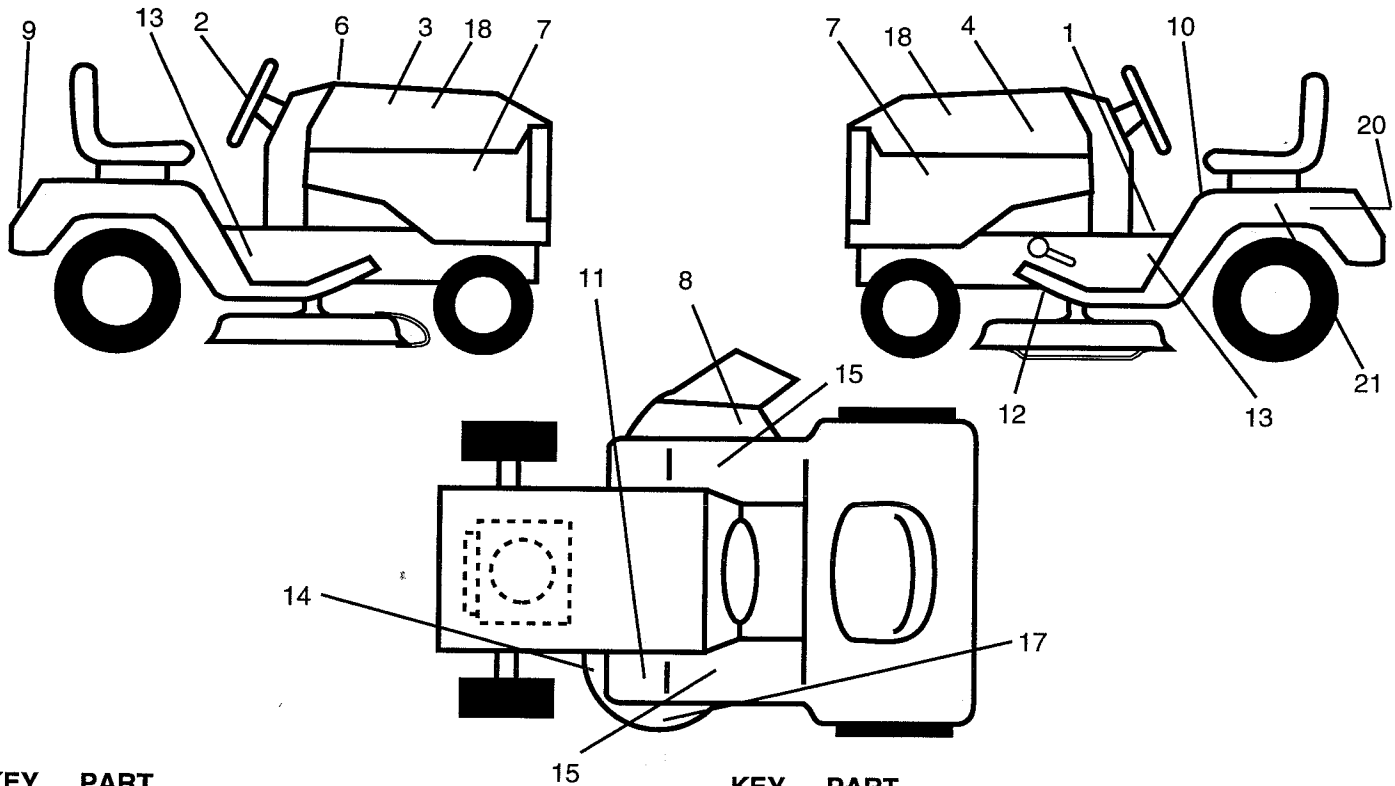

NOTE: All component dimensions given in U.S. inches
1 inch = 25.4 mm

REPAIR PARTS

TRACTOR -- MODEL NUMBER 917.256520

MOWER LIFT

REPAIR PARTS

TRACTOR - - MODEL NUMBER 917.256520

MOWER LIFT

KEY NO.	PART NO.	DESCRIPTION
1	136973	Lift Lever Inner Wire Assembly
2	145117	Shaft Assembly, Lift
3	105767X	Pin, Groove
4	12000002	E-Ring
5	19211621	Washer 21/32 x 1 x 21 Gauge
6	120183X	Bearing, Nylon
7	125631X	Grip, Handle, Fluted
8	122365X	Button, Plunger, Red
10	122512X	Spring
11	139865	Link, Lift, L.H.
12	139866	Link, Lift, R.H.
13	4939M	Retainer Spring
15	127218	Link, Front
16	73350800	Nut, Hex, Jam 1/2-13 UNC
17	130171	Trunnion
18	73800800	Locknut, Hex, with Washer Insert 1/2-13 UNC
19	139868	Arm, Suspension, Rear
20	3146R	Retainer Spring
21	19151216	Washer 15/32 x 3/4 x 16 Gauge
22	12000037	Ring, Klip
23	110807X	Nut, Special
24	19131016	Washer 13/32 x 5/8 x 16 Gauge
25	2876H	Spring
26	76020308	Pin, Cotter 3/32 x 1/2
27	126971X	Rod, Adjust, Lift
28	73350600	Nut, Hex, Jam 3/8-16 UNC
29	138057	Knob, Infinite Height Adjustment
30	110810X	Trunnion, Depth Stop
31	140302	Bearing, Pvt, Lift Spherical
32	73540600	Nut, Crownlock 3/8-24

NOTE: All component dimensions given in U.S. inches
1 inch = 25.4 mm

REPAIR PARTS

TRACTOR -- MODEL NUMBER 917.256520

DECALS

KEY NO.	PART NO.	DESCRIPTION
1	140819	Decal, Dash Oper. Instr. Eng P/L
2	150333	Decal, Cap Cnsmr Help Line
3	150683	Decal, Hood, R.H.
4	150684	Decal, Hood, L.H.
6	133644	Decal, Customer Maintenance
7	150927	Decal, Side Panel
8	150955	Decal, Deck Mower EZ3 Dover
9	128314	Decal, Fender, Craftsman
10	137537	Decal, Caution, English
11	4900J	Decal, Clutch/Brake, English
12	146046	Decal, V-Belt Drive Schematic
13	150678	Decal, Chassis, 6 Speed/42"