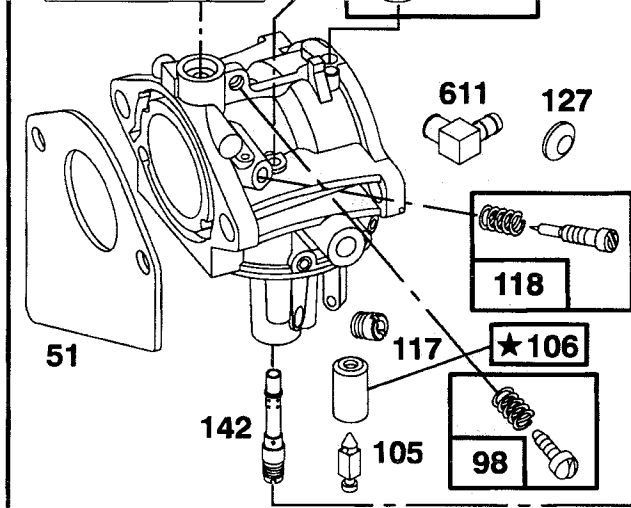

NOTE: All component dimensions given in U.S. inches
1 inch = 25.4 mm

REPAIR PARTS

TRACTOR - - MODEL NUMBER 917.256520

PEERLESS TRANSAXLE - MODEL NUMBER 930-057A

REPAIR PARTS

TRACTOR - - MODEL NUMBER 917.256520

NOTE: All component dimensions given in U.S. inches
1 inch = 25.4 mm

Parts must be ordered from Tecumseh Products Co.

REPAIR PARTS

TRACTOR - - MODEL NUMBER 917.256520

BRIGGS & STRATTON ENGINE - MODEL NUMBER 28N707, TYPE NUMBER 0173-01

REPAIR PARTS

TRACTOR - - MODEL NUMBER 917.256520

BRIGGS & STRATTON ENGINE - MODEL NUMBER 28N707, TYPE NUMBER 0173-01

★ REQUIRES SPECIAL TOOLS TO INSTALL. SEE REPAIR INSTRUCTION MANUAL.

REPAIR PARTS

TRACTOR - - MODEL NUMBER 917.256520