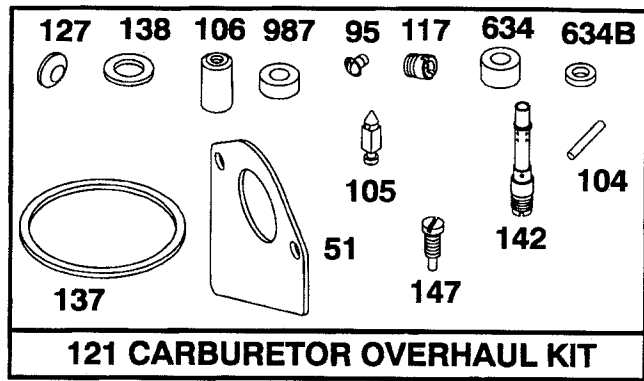

NOTE: All component dimensions given in U.S. inches
1 inch = 25.4 mm

Parts must be ordered from Tecumseh Products Co.

REPAIR PARTS

TRACTOR - - MODEL NUMBER 917.256520

BRIGGS & STRATTON ENGINE - MODEL NUMBER 28N707, TYPE NUMBER 0173-01

REPAIR PARTS

TRACTOR - - MODEL NUMBER 917.256520

BRIGGS & STRATTON ENGINE - MODEL NUMBER 28N707, TYPE NUMBER 0173-01

★ REQUIRES SPECIAL TOOLS TO INSTALL. SEE REPAIR INSTRUCTION MANUAL.

REPAIR PARTS

TRACTOR - - MODEL NUMBER 917.256520