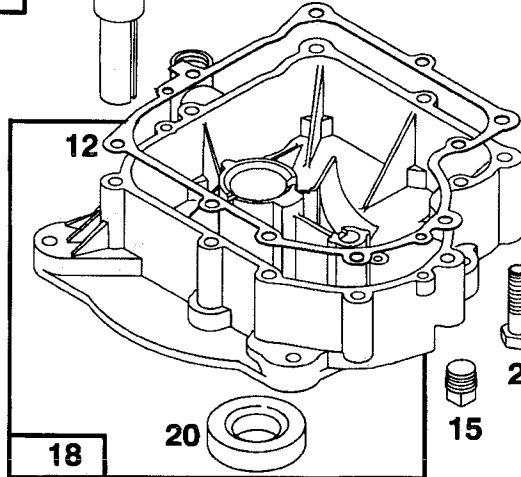

ENGINE

KEY NO.	PART NO.	DESCRIPTION
1	150600	Control, Throttle
2	17720410	Screw, Hex Head, Thread Cutting 1/4-20 x 5/8
3	150458	Engine, B&S, 15.5 Hp Diamond Model No. 28N707, Type No. 0173-01
4	137352	Muffler
13	272293	Gasket, Exhaust
14	13280324	Nipple, Pipe 3/8 NPT x 3
15	13200300	Elbow, Standard 90°, 3/8-18 NPT
16	STD551237	Washer
23	128953X	Shield, Heat
24	STD601005	Screw
29	137180	Arrestor, Spark
31	109202X	Tank, Fuel
32	123549X	Cap Assembly, Fuel Tank, Vented
33	123487X	Clamp, Hose
37	137040	Line, Fuel
38	-----	Plug, Oil Drain (Order From Engine Manufacturer)
40	124028X	Bushing, Snap, Fuel Line
44	17490412	Screw, Hex Washer Head, Thd., Roll. 1/4-20 x 3/4
46	19091416	Washer 9/32 x 7/8 x 16 Gauge
62	STD551131	Washer, Lock
72	71070512	Screw, Hex Cap Head 5/16-18 x 3/4
78	17490620	Screw, Thd., Roll. 3/8-16 x 1-1/4
81	128861	Nut Flange 1/4-20 Starter Nut

NOTE: All component dimensions given in U.S. inches
1 inch = 25.4 mm

REPAIR PARTS

TRACTOR - - MODEL NUMBER 917.256520

PEERLESS TRANSAXLE - MODEL NUMBER 930-057A

REPAIR PARTS

TRACTOR - - MODEL NUMBER 917.256520

NOTE: All component dimensions given in U.S. inches
1 inch = 25.4 mm

Parts must be ordered from Tecumseh Products Co.

REPAIR PARTS

TRACTOR - - MODEL NUMBER 917.256520

BRIGGS & STRATTON ENGINE - MODEL NUMBER 28N707, TYPE NUMBER 0173-01

REPAIR PARTS

TRACTOR - - MODEL NUMBER 917.256520

BRIGGS & STRATTON ENGINE - MODEL NUMBER 28N707, TYPE NUMBER 0173-01

★ REQUIRES SPECIAL TOOLS TO INSTALL. SEE REPAIR INSTRUCTION MANUAL.

REPAIR PARTS

TRACTOR - - MODEL NUMBER 917.256520