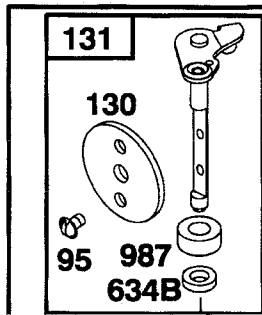

ENGINE

KEY NO.	PART NO.	DESCRIPTION
1	150600	Control, Throttle
2	17720410	Screw, Hex Head, Thread Cutting 1/4-20 x 5/8
3	150458	Engine, B&S, 15.5 Hp Diamond Model No. 28N707, Type No. 0173-01
4	137352	Muffler
13	272293	Gasket, Exhaust
14	13280324	Nipple, Pipe 3/8 NPT x 3
15	13200300	Elbow, Standard 90°, 3/8-18 NPT
16	STD551237	Washer
23	128953X	Shield, Heat
24	STD601005	Screw
29	137180	Arrestor, Spark
31	109202X	Tank, Fuel
32	123549X	Cap Assembly, Fuel Tank, Vented
33	123487X	Clamp, Hose
37	137040	Line, Fuel
38	-----	Plug, Oil Drain (Order From Engine Manufacturer)
40	124028X	Bushing, Snap, Fuel Line
44	17490412	Screw, Hex Washer Head, Thd., Roll. 1/4-20 x 3/4
46	19091416	Washer 9/32 x 7/8 x 16 Gauge
62	STD551131	Washer, Lock
72	71070512	Screw, Hex Cap Head 5/16-18 x 3/4
78	17490620	Screw, Thd., Roll. 3/8-16 x 1-1/4
81	128861	Nut Flange 1/4-20 Starter Nut

NOTE: All component dimensions given in U.S. inches
1 inch = 25.4 mm

REPAIR PARTS

TRACTOR - - MODEL NUMBER 917.256520

PEERLESS TRANSAXLE - MODEL NUMBER 930-057A

REPAIR PARTS

TRACTOR - - MODEL NUMBER 917.256520

NOTE: All component dimensions given in U.S. inches
1 inch = 25.4 mm

Parts must be ordered from Tecumseh Products Co.

REPAIR PARTS

TRACTOR - - MODEL NUMBER 917.256520

BRIGGS & STRATTON ENGINE - MODEL NUMBER 28N707, TYPE NUMBER 0173-01

REPAIR PARTS

TRACTOR - - MODEL NUMBER 917.256520

BRIGGS & STRATTON ENGINE - MODEL NUMBER 28N707, TYPE NUMBER 0173-01

★ REQUIRES SPECIAL TOOLS TO INSTALL. SEE REPAIR INSTRUCTION MANUAL.

REPAIR PARTS

TRACTOR - - MODEL NUMBER 917.256520