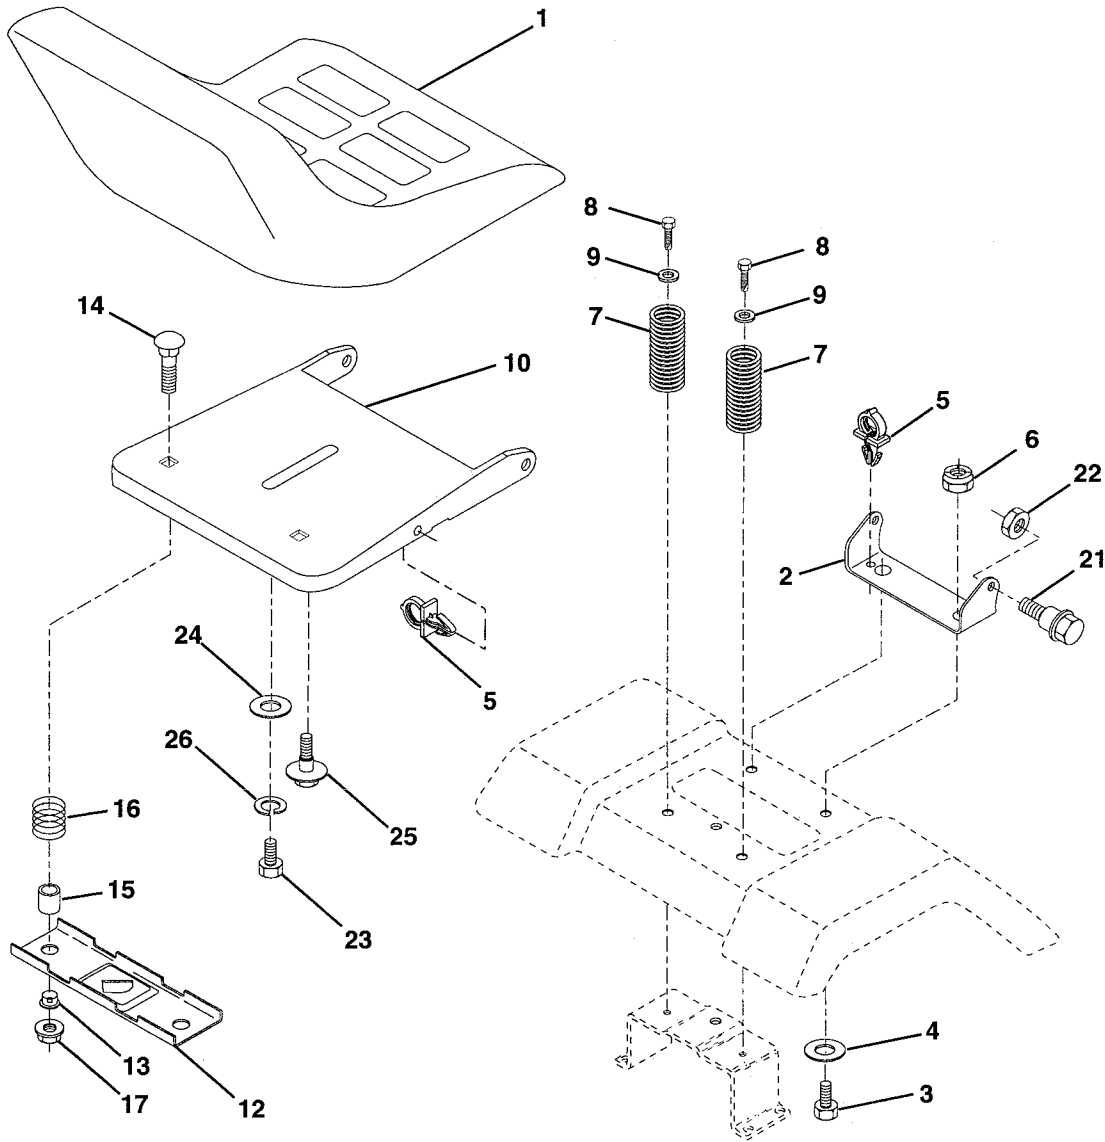

REPAIR PARTS

TRACTOR - - MODEL NUMBER 917.256520

SEAT ASSEMBLY

KEY NO.	PART NO.	DESCRIPTION
1	140123	Seat
2	140551	Bracket, Pivot, Seat
3	STD523710	Bolt
4	19131610	Washer 13/32 x 1 x 10 Gauge
5	145006	Clip, Push-In Hinged
6	STD541437	Nut
7	124181X	Spring, Seat
8	17490616	Screw, Thd., Roll. 3/8-16 x 1
9	19131614	Washer 13/32 x 1 x 14 Gauge
10	140552	Pan, Seat
12	121246X	Bracket, Switch Mounting
13	121248X	Bushing, Snap
14	72050411	Bolt, Carriage 1/4-20 x 1-3/8

KEY NO.	PART NO.	DESCRIPTION
15	134300	Spacer, Split .28 x .88
16	121250X	Spring
17	123976X	Locknut, Flange 1/4 Grade 5
21	139888	Bolt, Shoulder 5/16-18 UNC
22	STD541431	Nut
23	74780814	Bolt, Hex Head, Fin. 1/2-13 x 7/8 Grade 5
24	19171912	Washer 17/32 x 1-3/16 x 12 Gauge
25	127018X	Bolt, Shoulder 5/16-18 x .62
26	STD551150	Washer, Lock

NOTE: All component dimensions given in U.S. inches
1 inch = 25.4 mm