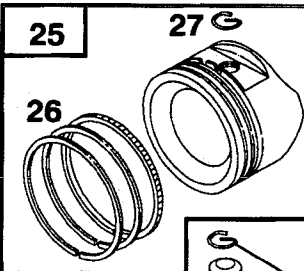

NOTE: All component dimensions given in U.S. inches
1 inch = 25.4 mm

REPAIR PARTS

TRACTOR - - MODEL NUMBER 917.256520

PEERLESS TRANSAXLE - MODEL NUMBER 930-057A

REPAIR PARTS

TRACTOR - - MODEL NUMBER 917.256520

NOTE: All component dimensions given in U.S. inches
1 inch = 25.4 mm

Parts must be ordered from Tecumseh Products Co.

REPAIR PARTS

TRACTOR - - MODEL NUMBER 917.256520

BRIGGS & STRATTON ENGINE - MODEL NUMBER 28N707, TYPE NUMBER 0173-01

REPAIR PARTS

TRACTOR - - MODEL NUMBER 917.256520

BRIGGS & STRATTON ENGINE - MODEL NUMBER 28N707, TYPE NUMBER 0173-01

★ REQUIRES SPECIAL TOOLS TO INSTALL. SEE REPAIR INSTRUCTION MANUAL.

REPAIR PARTS

TRACTOR - - MODEL NUMBER 917.256520