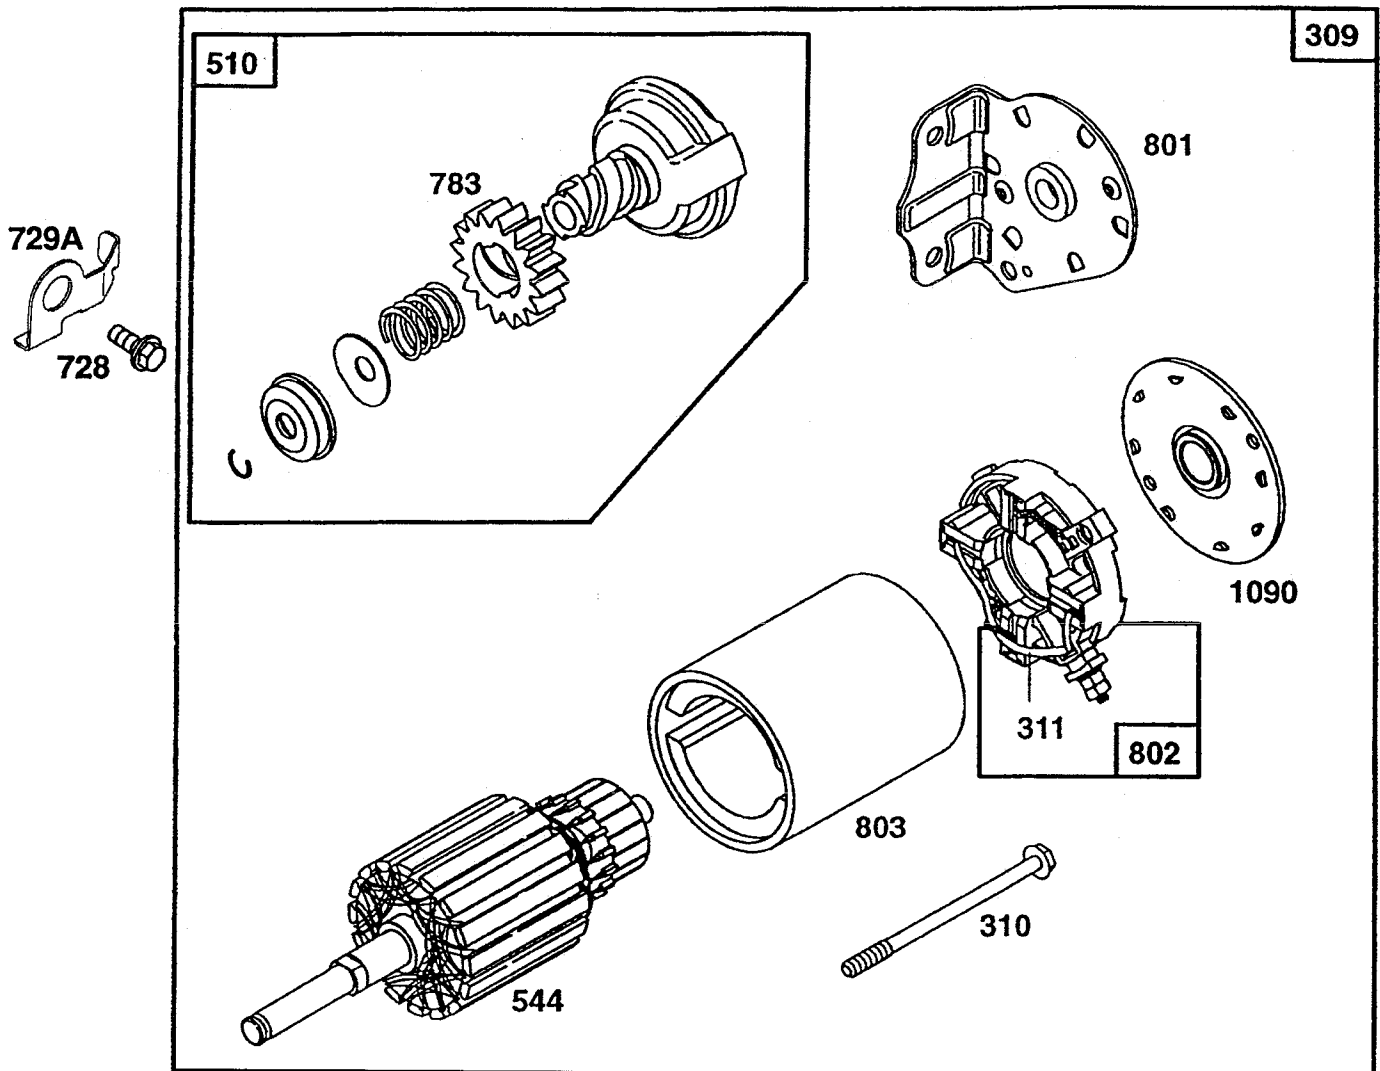

REPAIR PARTS

TRACTOR - - MODEL NUMBER 917.256520

BRIGGS & STRATTON ENGINE - MODEL NUMBER 28N707, TYPE NUMBER 0173-01

REPAIR PARTS

TRACTOR - - MODEL NUMBER 917.256520

BRIGGS & STRATTON ENGINE - MODEL NUMBER 28N707, TYPE NUMBER 0173-01

KEY PART NO. NO.	DESCRIPTION	KEY PART NO. NO.	DESCRIPTION	
1	496412	95	94098	** Screw, Throttle
2	399265	98	495800	Screw, Idle Speed
3	391086	104	231789	** Pin, Float Hinge
5	495858	105	231855	** Valve Float
7	272614	106	231854	** Seat, Inlet Valve
8	495735	108	224540	Valve, Choke
9	27803	117	231858	** Jet, Needle Valve
10	94621	118	495932	Valve, Needle
11	281246	121	498116	Carburetor Overhaul Kit
12	271916	123	94616	Screw, Elbow Mounting
	271997	125	498051	Carburetor Assembly
	271996	127	- - -	** Plug, Welch (Sold in Kit Only)
13	94728	130	224539	Valve, Throttle
15	94239	131	494379	Shaft and Lever, Throttle
16	495162	133	494381	Float, Carburetor
	94196	137	281165	**** Gasket, Float Bowl
18	494238	138	281164	**** Washer, Bowl
20	291675	141	495931	Shaft and Lever, Choke
22	94624	142	231859	** Nozzle, Carburetor
23	492326	147	497472	** Pilot, Jet
		164	214047	Elbow, Carburetor
24	222698	166	94555	Stud, Rocker Arm
25	495860	171	281051	Nut, Air Cleaner Mounting
	495977	187	393815	Line, Fuel (11" Long, Cut to Suit)
	495978	188	94627	Screw, Sems
	495979	192	492160	Screw Assembly, Rocker Arm
26	495854	201	262767	Link, Governor
	495852	209	260695	Spring, Governor
	495851	216	262766	Link, Choke
	495855	219	490815	Gear, Governor
27	260924	222	495611	Plate, Governor Control
28	299691	224	94729	Screw, Sems, Air Cleaner
	391286	225	495157	Crank, Governor
29	494504	227	493935	Lever Assembly, Governor
	495490	230	94742	Washer, Governor Crank
		232	262785	Spring, Governor Link
32	94695	238	262836	Cap, Valve
32A	94648	240	394358	Filter, Fuel (In Fuel Line)
33	495856	265	221535	Clamp, Casing
34	495857	284	94704	Screw, Hex Head
35	262811			
37	224502			
40	224641			
45	262411			
46	496884			
51	272465			
52	272569			
53	94637			
75	224061			
78	94832			

NOTE: All component dimensions given in U.S. inches
1 inch = 25.4 mm