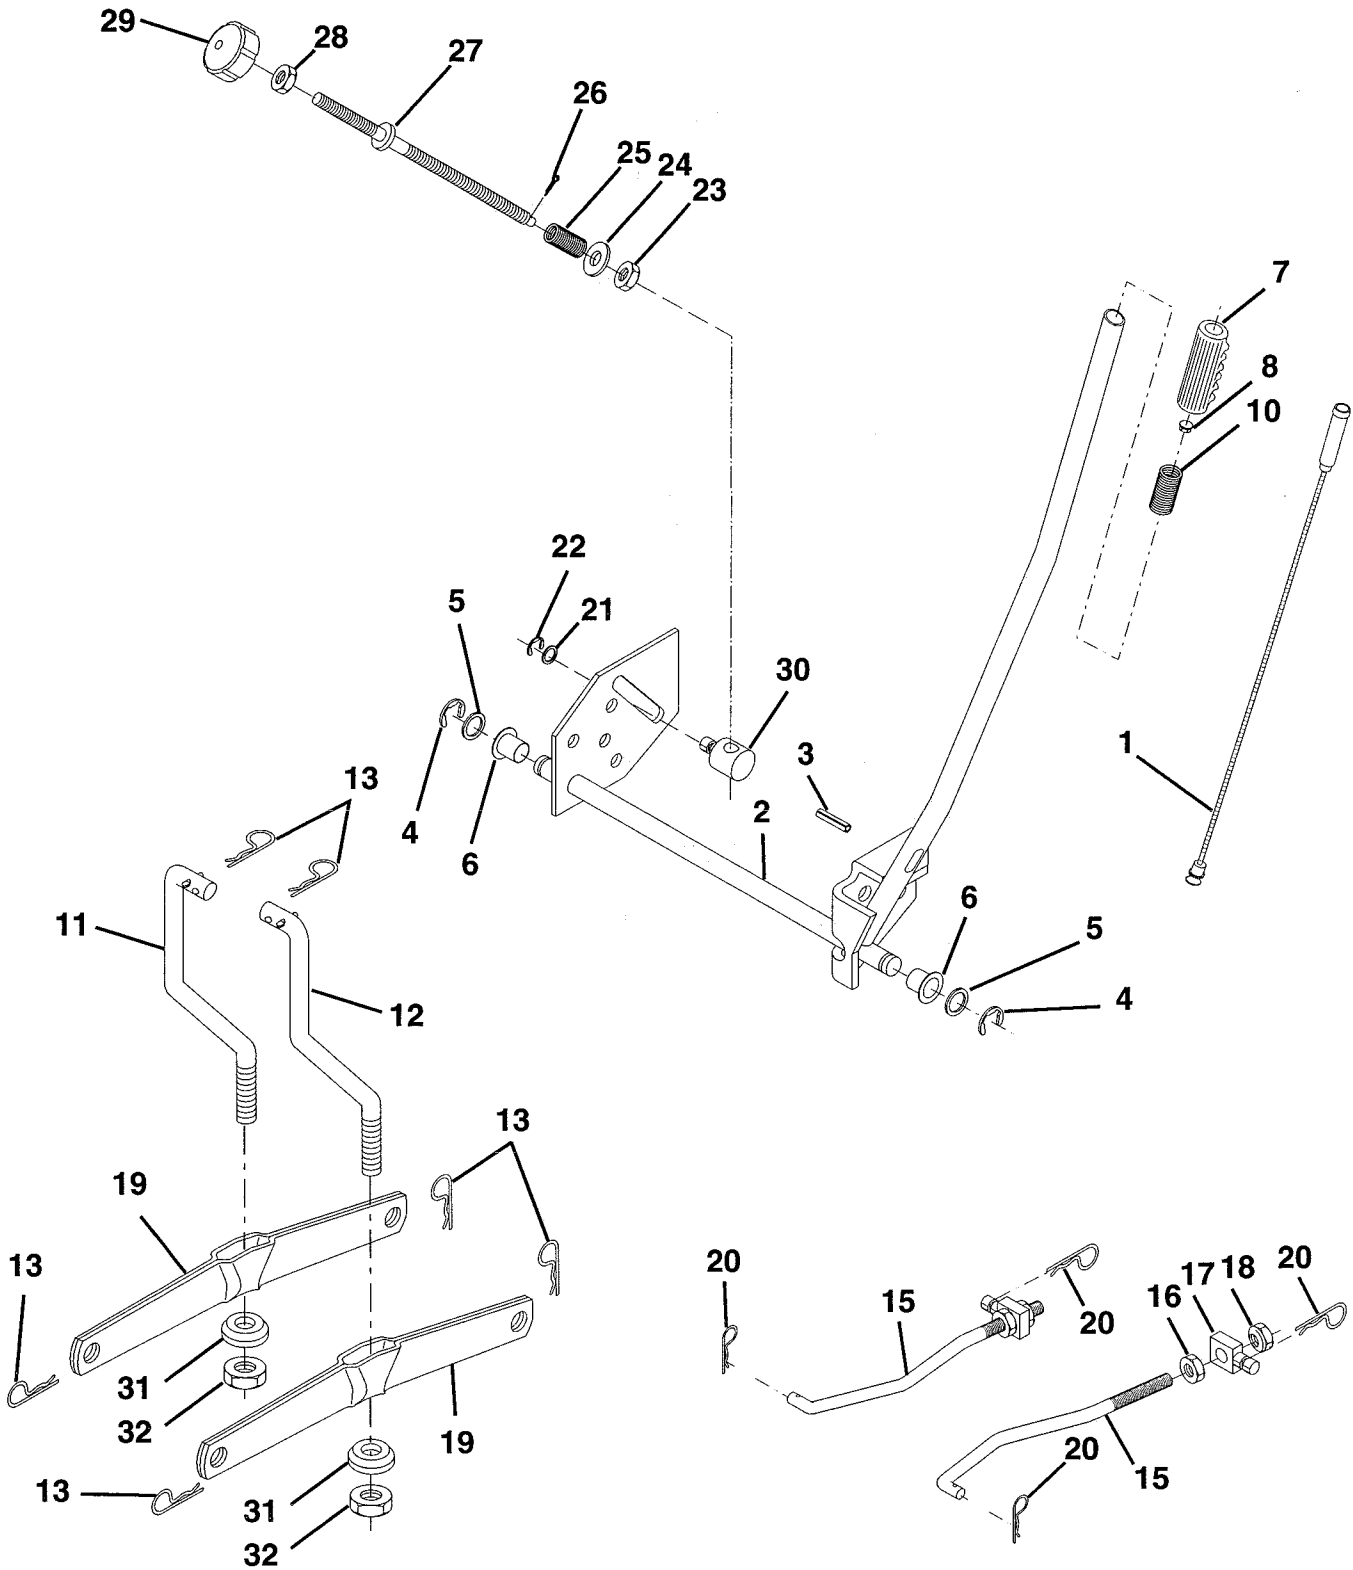

NOTE: All component dimensions given in U.S. inches
1 inch = 25.4 mm

REPAIR PARTS

TRACTOR -- MODEL NUMBER 917.256520

MOWER LIFT

REPAIR PARTS

TRACTOR - - MODEL NUMBER 917.256520

MOWER LIFT

KEY NO.	PART NO.	DESCRIPTION
1	136973	Lift Lever Inner Wire Assembly
2	145117	Shaft Assembly, Lift
3	105767X	Pin, Groove
4	12000002	E-Ring
5	19211621	Washer 21/32 x 1 x 21 Gauge
6	120183X	Bearing, Nylon
7	125631X	Grip, Handle, Fluted
8	122365X	Button, Plunger, Red
10	122512X	Spring
11	139865	Link, Lift, L.H.
12	139866	Link, Lift, R.H.
13	4939M	Retainer Spring
15	127218	Link, Front
16	73350800	Nut, Hex, Jam 1/2-13 UNC
17	130171	Trunnion
18	73800800	Locknut, Hex, with Washer Insert 1/2-13 UNC
19	139868	Arm, Suspension, Rear
20	3146R	Retainer Spring
21	19151216	Washer 15/32 x 3/4 x 16 Gauge
22	12000037	Ring, Klip
23	110807X	Nut, Special
24	19131016	Washer 13/32 x 5/8 x 16 Gauge
25	2876H	Spring
26	76020308	Pin, Cotter 3/32 x 1/2
27	126971X	Rod, Adjust, Lift
28	73350600	Nut, Hex, Jam 3/8-16 UNC
29	138057	Knob, Infinite Height Adjustment
30	110810X	Trunnion, Depth Stop
31	140302	Bearing, Pvt, Lift Spherical
32	73540600	Nut, Crownlock 3/8-24