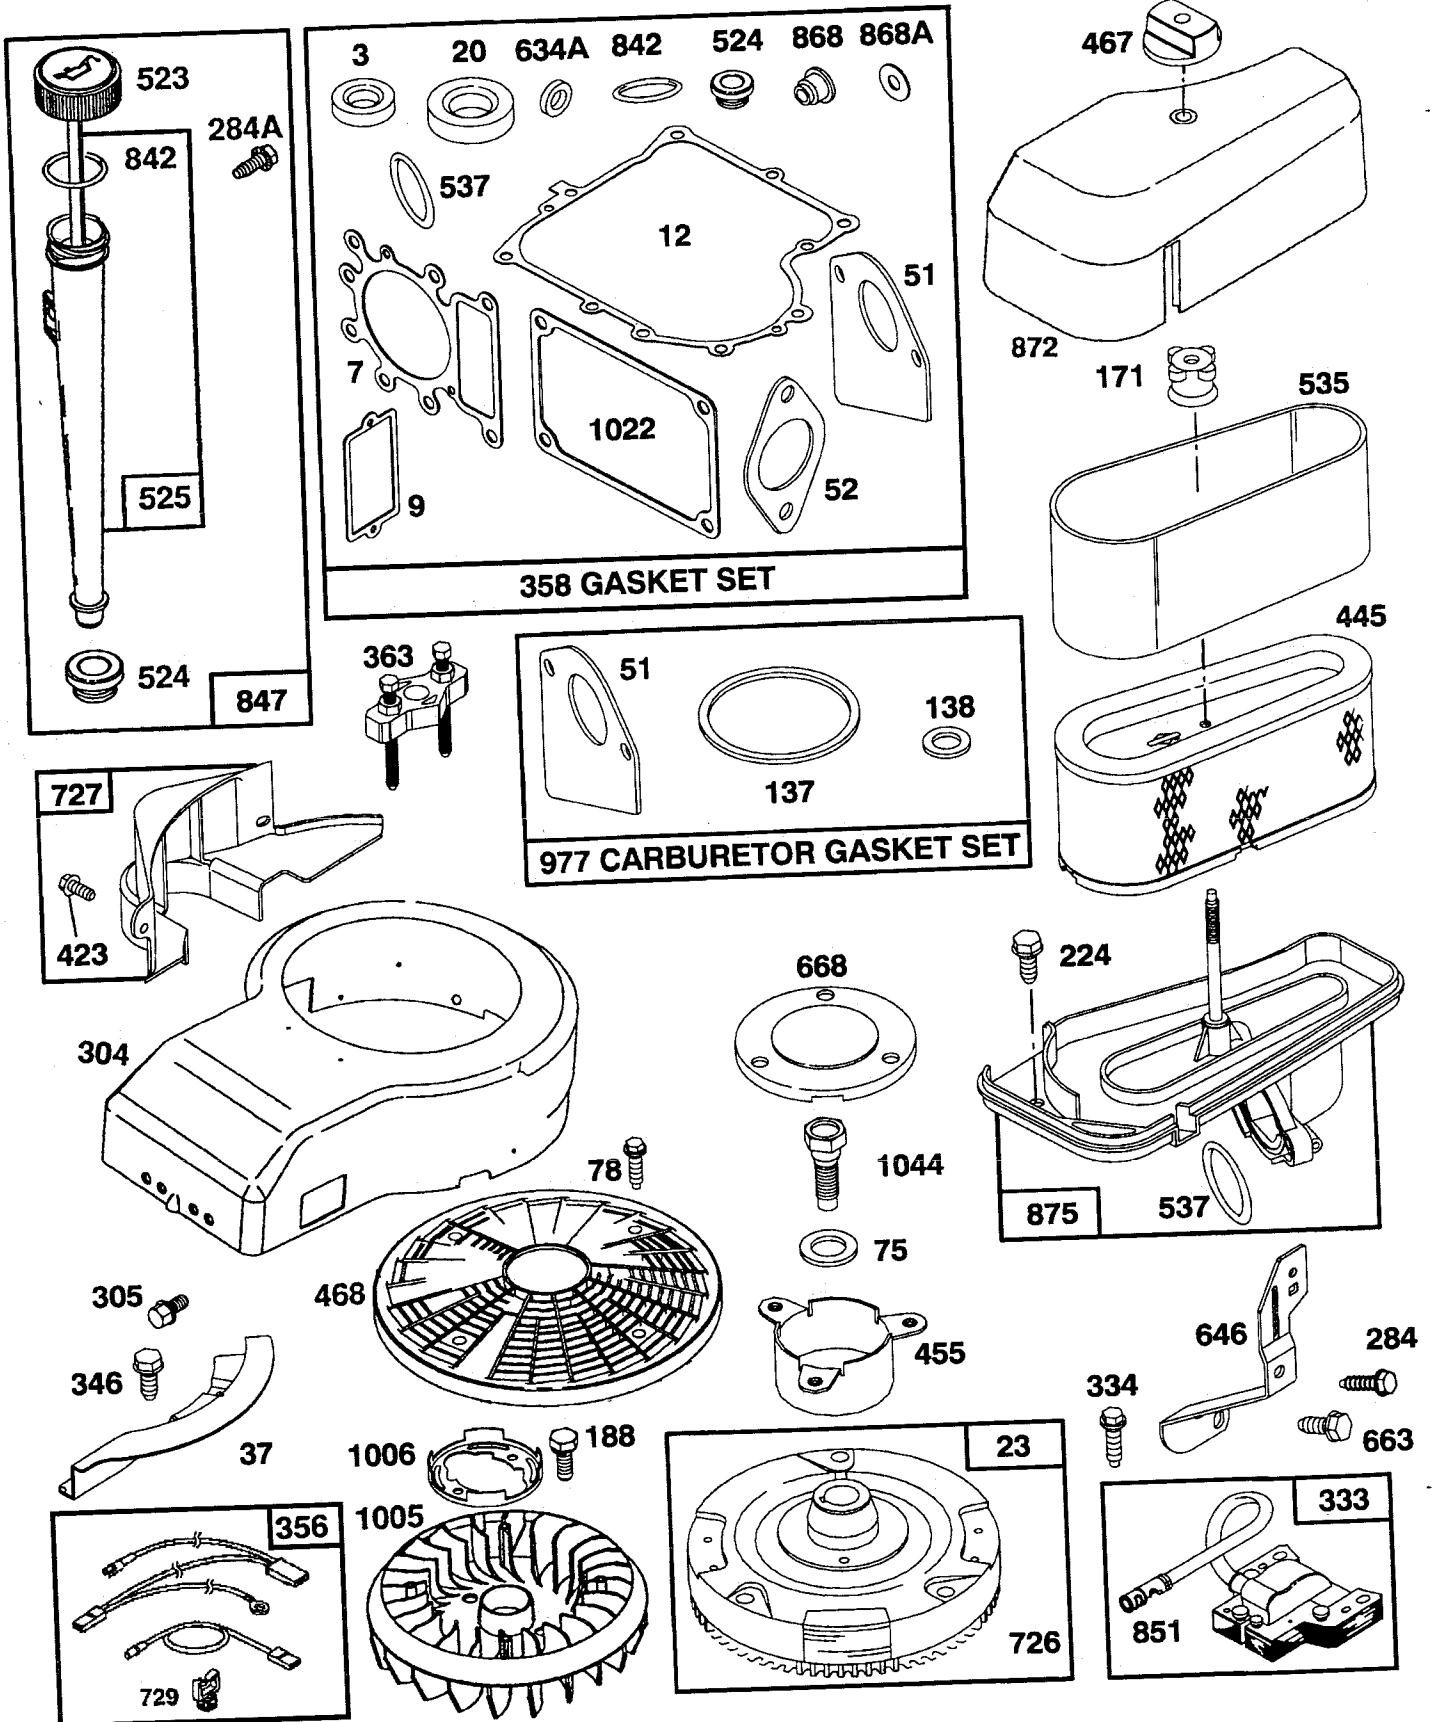

REPAIR PARTS

TRACTOR - - MODEL NUMBER 917.256520

BRIGGS & STRATTON ENGINE - MODEL NUMBER 28N707, TYPE NUMBER 0173-01