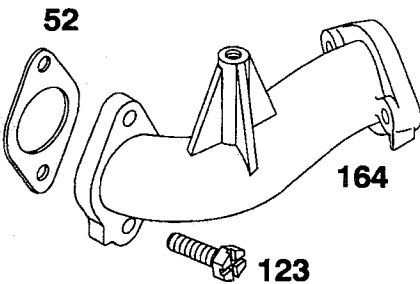

NOTE: All component dimensions given in U.S. inches
1 inch = 25.4 mm

REPAIR PARTS

TRACTOR - - MODEL NUMBER 917.256520

PEERLESS TRANSAXLE - MODEL NUMBER 930-057A

REPAIR PARTS

TRACTOR - - MODEL NUMBER 917.256520

NOTE: All component dimensions given in U.S. inches
1 inch = 25.4 mm

Parts must be ordered from Tecumseh Products Co.

REPAIR PARTS

TRACTOR - - MODEL NUMBER 917.256520

BRIGGS & STRATTON ENGINE - MODEL NUMBER 28N707, TYPE NUMBER 0173-01

REPAIR PARTS

TRACTOR - - MODEL NUMBER 917.256520

BRIGGS & STRATTON ENGINE - MODEL NUMBER 28N707, TYPE NUMBER 0173-01

★ REQUIRES SPECIAL TOOLS TO INSTALL. SEE REPAIR INSTRUCTION MANUAL.

REPAIR PARTS

TRACTOR - - MODEL NUMBER 917.256520