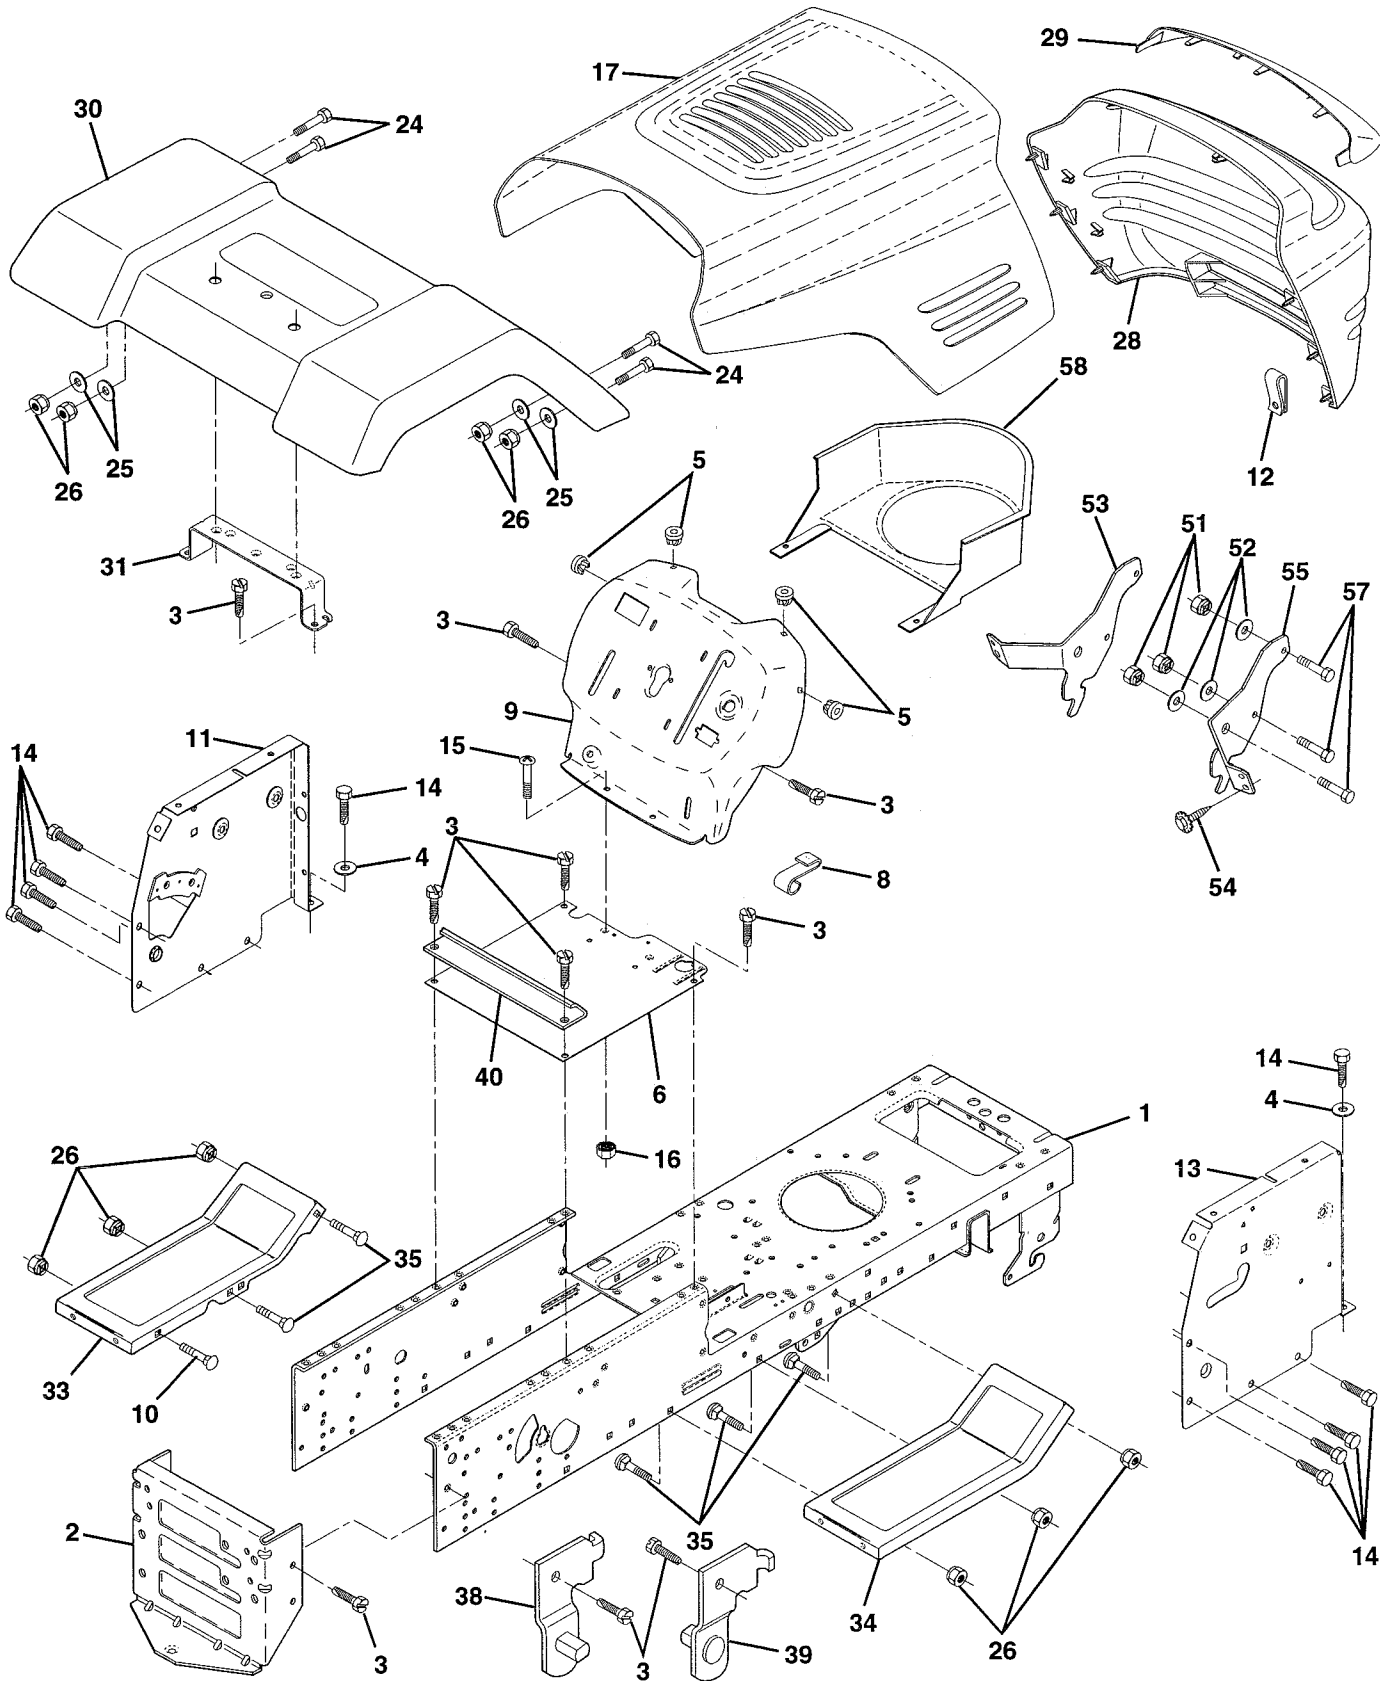

REPAIR PARTS

TRACTOR - - MODEL NUMBER 917.256520

CHASSIS AND ENCLOSURES

REPAIR PARTS

TRACTOR - - MODEL NUMBER 917.256520

CHASSIS AND ENCLOSURES

KEY NO.	PART NO.	DESCRIPTION
1	145501	Chassis Assembly
2	140356	Drawbar
3	17490612	Screw, Thd. Roll. 3/8-16 x 3/4
4	19131216	Washer 13/32 x 3/4 x 16 Gauge
6	145206	Saddle
8	126471X	Clip Insulator .406 Mtg Hole
9	147633X010	Dash
10	STD533710	Bolt, Carriage 3/8-16 x 3/4
11	146956	Panel, Dash, L.H.
12	145660	Clip Tinnerman Grille P/L
13	146962	Panel, Dash, R.H.
14	17490608	Screw Thdrol 3/8-16 x 1/2
15	74180512	Screw, Machine, Truss Head 5/16-18 UNC x 3/4
16	STD541431	Nut
17	144983X574	Hood Assembly
24	STD523710	Bolt
25	19131312	Washer 13/32 x 13/16 x 12 Gauge
26	STD541437	Nut
28	145198X459	Grille w/Clips MS-459
29	145199	Lens, Grille
30	147310X574	Fender
31	139976	Bracket, Fender Support
33	145244X574	Footrest, L.H.
34	145243X574	Footrest, R.H.
35	STD533707	Bolt
38	139886	Pivot Bracket Assembly, L.H.
39	139887	Pivot Bracket Assembly, R.H.
40	139977	Spacer Fender Raised LT
51	74800400	Nut Lock w/Insert 1/4-20 UNC
52	19091416	Washer 9/32 x 7/8 x 16 Ga.
53	145201	Bracket Grille Pickoff LH
54	17030814	Screw Spiderlock Hex Hd #8-7/8
55	145202	Bracket Grille Pickoff RH
57	STD522507	Bolt, Fin Hex 1/4-20 UNC x .75
58	140806	Air Duct P/L B&S Kohl/Vang Eng
--	5479J	Plug, Button

NOTE: All component dimensions given in U.S. inches
1 inch = 25.4 mm