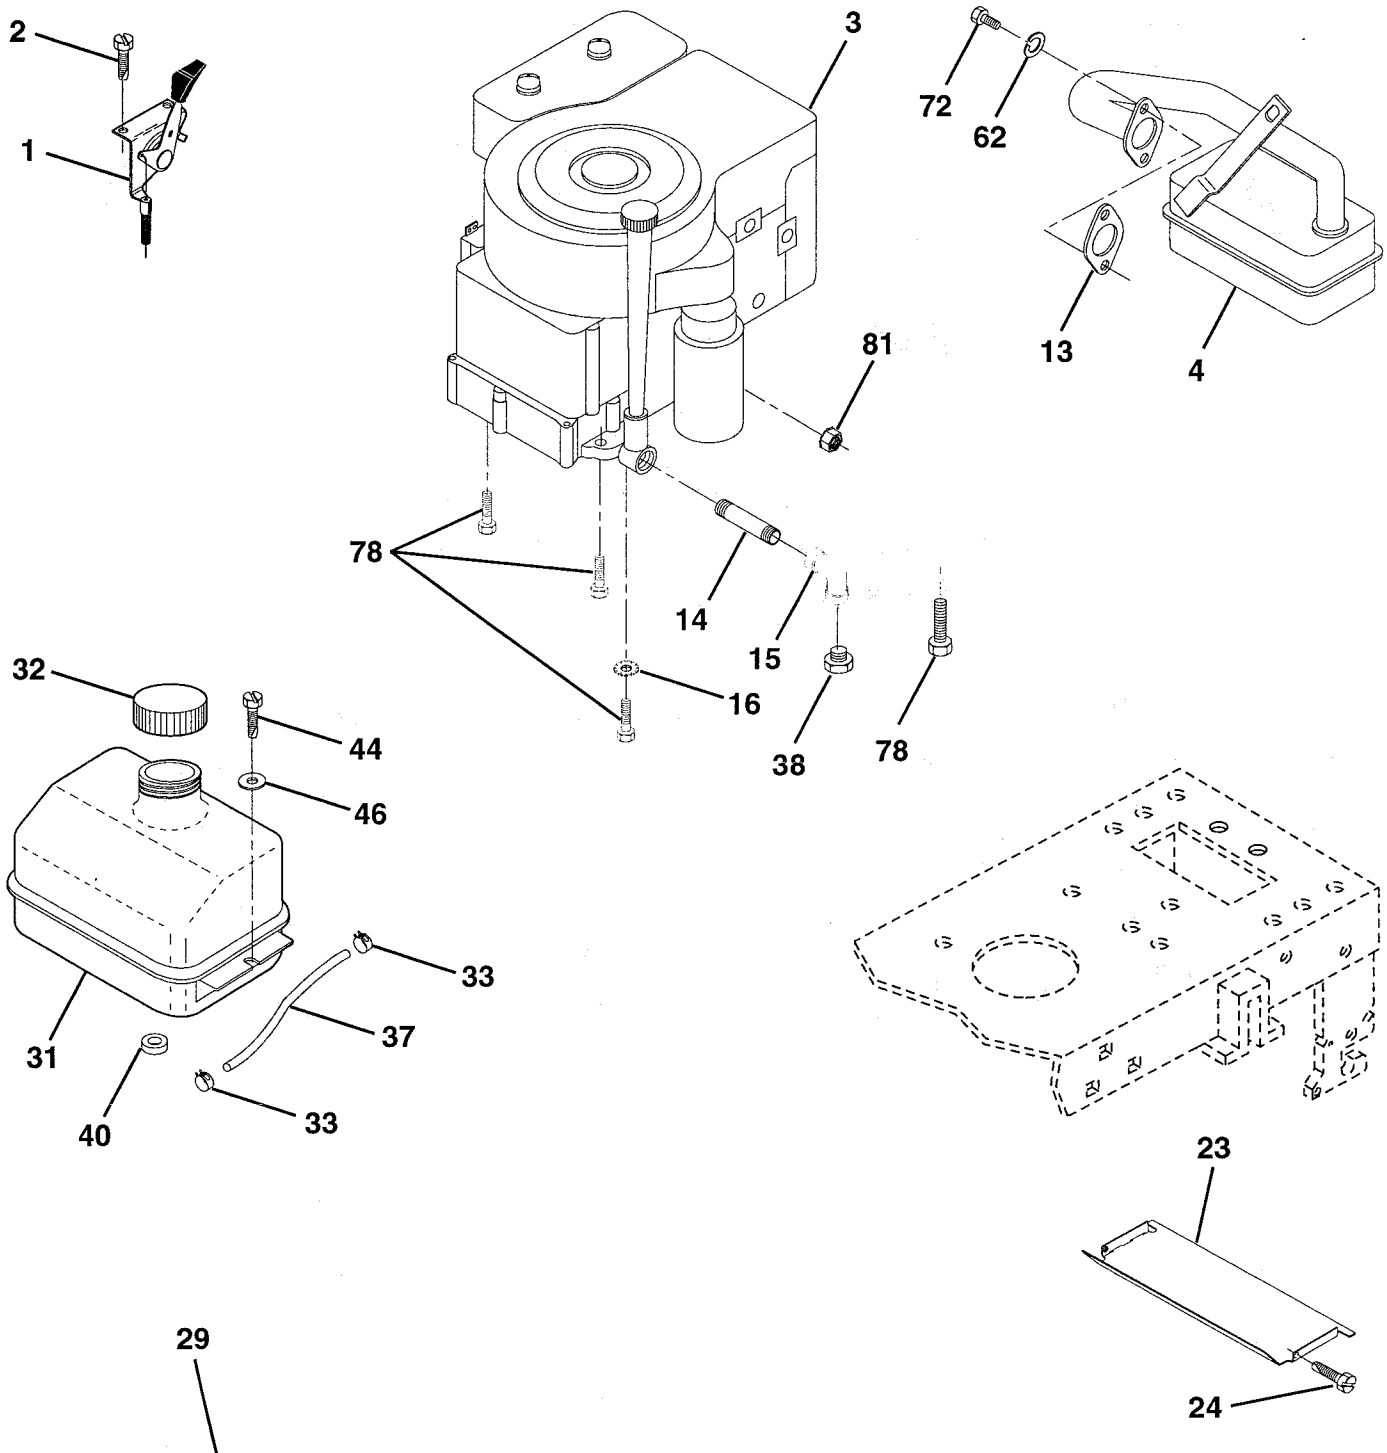

REPAIR PARTS

TRACTOR -- MODEL NUMBER 917.256520

ENGINE

OPTIONAL EQUIPMENT
Spark Arrester

REPAIR PARTS

TRACTOR - - MODEL NUMBER 917.256520

ENGINE

KEY NO.	PART NO.	DESCRIPTION
1	150600	Control, Throttle
2	17720410	Screw, Hex Head, Thread Cutting 1/4-20 x 5/8
3	150458	Engine, B&S, 15.5 Hp Diamond Model No. 28N707, Type No. 0173-01
4	137352	Muffler
13	272293	Gasket, Exhaust
14	13280324	Nipple, Pipe 3/8 NPT x 3
15	13200300	Elbow, Standard 90°, 3/8-18 NPT
16	STD551237	Washer
23	128953X	Shield, Heat
24	STD601005	Screw
29	137180	Arrestor, Spark
31	109202X	Tank, Fuel
32	123549X	Cap Assembly, Fuel Tank, Vented
33	123487X	Clamp, Hose
37	137040	Line, Fuel
38	-----	Plug, Oil Drain (Order From Engine Manufacturer)
40	124028X	Bushing, Snap, Fuel Line
44	17490412	Screw, Hex Washer Head, Thd., Roll. 1/4-20 x 3/4
46	19091416	Washer 9/32 x 7/8 x 16 Gauge
62	STD551131	Washer, Lock
72	71070512	Screw, Hex Cap Head 5/16-18 x 3/4
78	17490620	Screw, Thd., Roll. 3/8-16 x 1-1/4
81	128861	Nut Flange 1/4-20 Starter Nut

NOTE: All component dimensions given in U.S. inches
1 inch = 25.4 mm