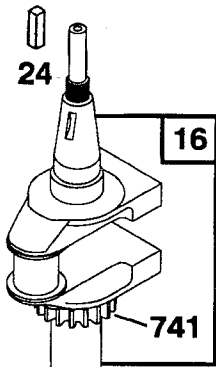

ENGINE

KEY NO.	PART NO.	DESCRIPTION
1	150600	Control, Throttle
2	17720410	Screw, Hex Head, Thread Cutting 1/4-20 x 5/8
3	150458	Engine, B&S, 15.5 Hp Diamond Model No. 28N707, Type No. 0173-01
4	137352	Muffler
13	272293	Gasket, Exhaust
14	13280324	Nipple, Pipe 3/8 NPT x 3
15	13200300	Elbow, Standard 90°, 3/8-18 NPT
16	STD551237	Washer
23	128953X	Shield, Heat
24	STD601005	Screw
29	137180	Arrestor, Spark
31	109202X	Tank, Fuel
32	123549X	Cap Assembly, Fuel Tank, Vented
33	123487X	Clamp, Hose
37	137040	Line, Fuel
38	-----	Plug, Oil Drain (Order From Engine Manufacturer)
40	124028X	Bushing, Snap, Fuel Line
44	17490412	Screw, Hex Washer Head, Thd., Roll. 1/4-20 x 3/4
46	19091416	Washer 9/32 x 7/8 x 16 Gauge
62	STD551131	Washer, Lock
72	71070512	Screw, Hex Cap Head 5/16-18 x 3/4
78	17490620	Screw, Thd., Roll. 3/8-16 x 1-1/4
81	128861	Nut Flange 1/4-20 Starter Nut

NOTE: All component dimensions given in U.S. inches
1 inch = 25.4 mm

REPAIR PARTS

TRACTOR - - MODEL NUMBER 917.256520

PEERLESS TRANSAXLE - MODEL NUMBER 930-057A

REPAIR PARTS

TRACTOR - - MODEL NUMBER 917.256520

NOTE: All component dimensions given in U.S. inches
1 inch = 25.4 mm

Parts must be ordered from Tecumseh Products Co.

REPAIR PARTS

TRACTOR - - MODEL NUMBER 917.256520

BRIGGS & STRATTON ENGINE - MODEL NUMBER 28N707, TYPE NUMBER 0173-01

REPAIR PARTS

TRACTOR - - MODEL NUMBER 917.256520

BRIGGS & STRATTON ENGINE - MODEL NUMBER 28N707, TYPE NUMBER 0173-01

★ REQUIRES SPECIAL TOOLS TO INSTALL. SEE REPAIR INSTRUCTION MANUAL.

REPAIR PARTS

TRACTOR - - MODEL NUMBER 917.256520