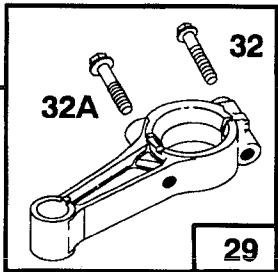

NOTE: All component dimensions given in U.S. inches
1 inch = 25.4 mm

REPAIR PARTS

TRACTOR - - MODEL NUMBER 917.256520

PEERLESS TRANSAXLE - MODEL NUMBER 930-057A

REPAIR PARTS

TRACTOR - - MODEL NUMBER 917.256520

NOTE: All component dimensions given in U.S. inches
1 inch = 25.4 mm

Parts must be ordered from Tecumseh Products Co.

REPAIR PARTS

TRACTOR - - MODEL NUMBER 917.256520

BRIGGS & STRATTON ENGINE - MODEL NUMBER 28N707, TYPE NUMBER 0173-01

REPAIR PARTS

TRACTOR - - MODEL NUMBER 917.256520

BRIGGS & STRATTON ENGINE - MODEL NUMBER 28N707, TYPE NUMBER 0173-01

★ REQUIRES SPECIAL TOOLS TO INSTALL. SEE REPAIR INSTRUCTION MANUAL.

REPAIR PARTS

TRACTOR - - MODEL NUMBER 917.256520