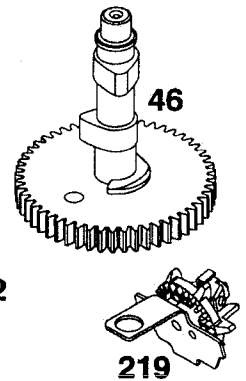

ENGINE

KEY NO.	PART NO.	DESCRIPTION
1	150600	Control, Throttle
2	17720410	Screw, Hex Head, Thread Cutting 1/4-20 x 5/8
3	150458	Engine, B&S, 15.5 Hp Diamond Model No. 28N707, Type No. 0173-01
4	137352	Muffler
13	272293	Gasket, Exhaust
14	13280324	Nipple, Pipe 3/8 NPT x 3
15	13200300	Elbow, Standard 90°, 3/8-18 NPT
16	STD551237	Washer
23	128953X	Shield, Heat
24	STD601005	Screw
29	137180	Arrestor, Spark
31	109202X	Tank, Fuel
32	123549X	Cap Assembly, Fuel Tank, Vented
33	123487X	Clamp, Hose
37	137040	Line, Fuel
38	-----	Plug, Oil Drain (Order From Engine Manufacturer)
40	124028X	Bushing, Snap, Fuel Line
44	17490412	Screw, Hex Washer Head, Thd., Roll. 1/4-20 x 3/4
46	19091416	Washer 9/32 x 7/8 x 16 Gauge
62	STD551131	Washer, Lock
72	71070512	Screw, Hex Cap Head 5/16-18 x 3/4
78	17490620	Screw, Thd., Roll. 3/8-16 x 1-1/4
81	128861	Nut Flange 1/4-20 Starter Nut

NOTE: All component dimensions given in U.S. inches
1 inch = 25.4 mm

REPAIR PARTS

TRACTOR - - MODEL NUMBER 917.256520

PEERLESS TRANSAXLE - MODEL NUMBER 930-057A

REPAIR PARTS

TRACTOR - - MODEL NUMBER 917.256520

NOTE: All component dimensions given in U.S. inches
1 inch = 25.4 mm

Parts must be ordered from Tecumseh Products Co.

REPAIR PARTS

TRACTOR - - MODEL NUMBER 917.256520

BRIGGS & STRATTON ENGINE - MODEL NUMBER 28N707, TYPE NUMBER 0173-01

REPAIR PARTS

TRACTOR - - MODEL NUMBER 917.256520

BRIGGS & STRATTON ENGINE - MODEL NUMBER 28N707, TYPE NUMBER 0173-01

★ REQUIRES SPECIAL TOOLS TO INSTALL. SEE REPAIR INSTRUCTION MANUAL.

REPAIR PARTS

TRACTOR - - MODEL NUMBER 917.256520