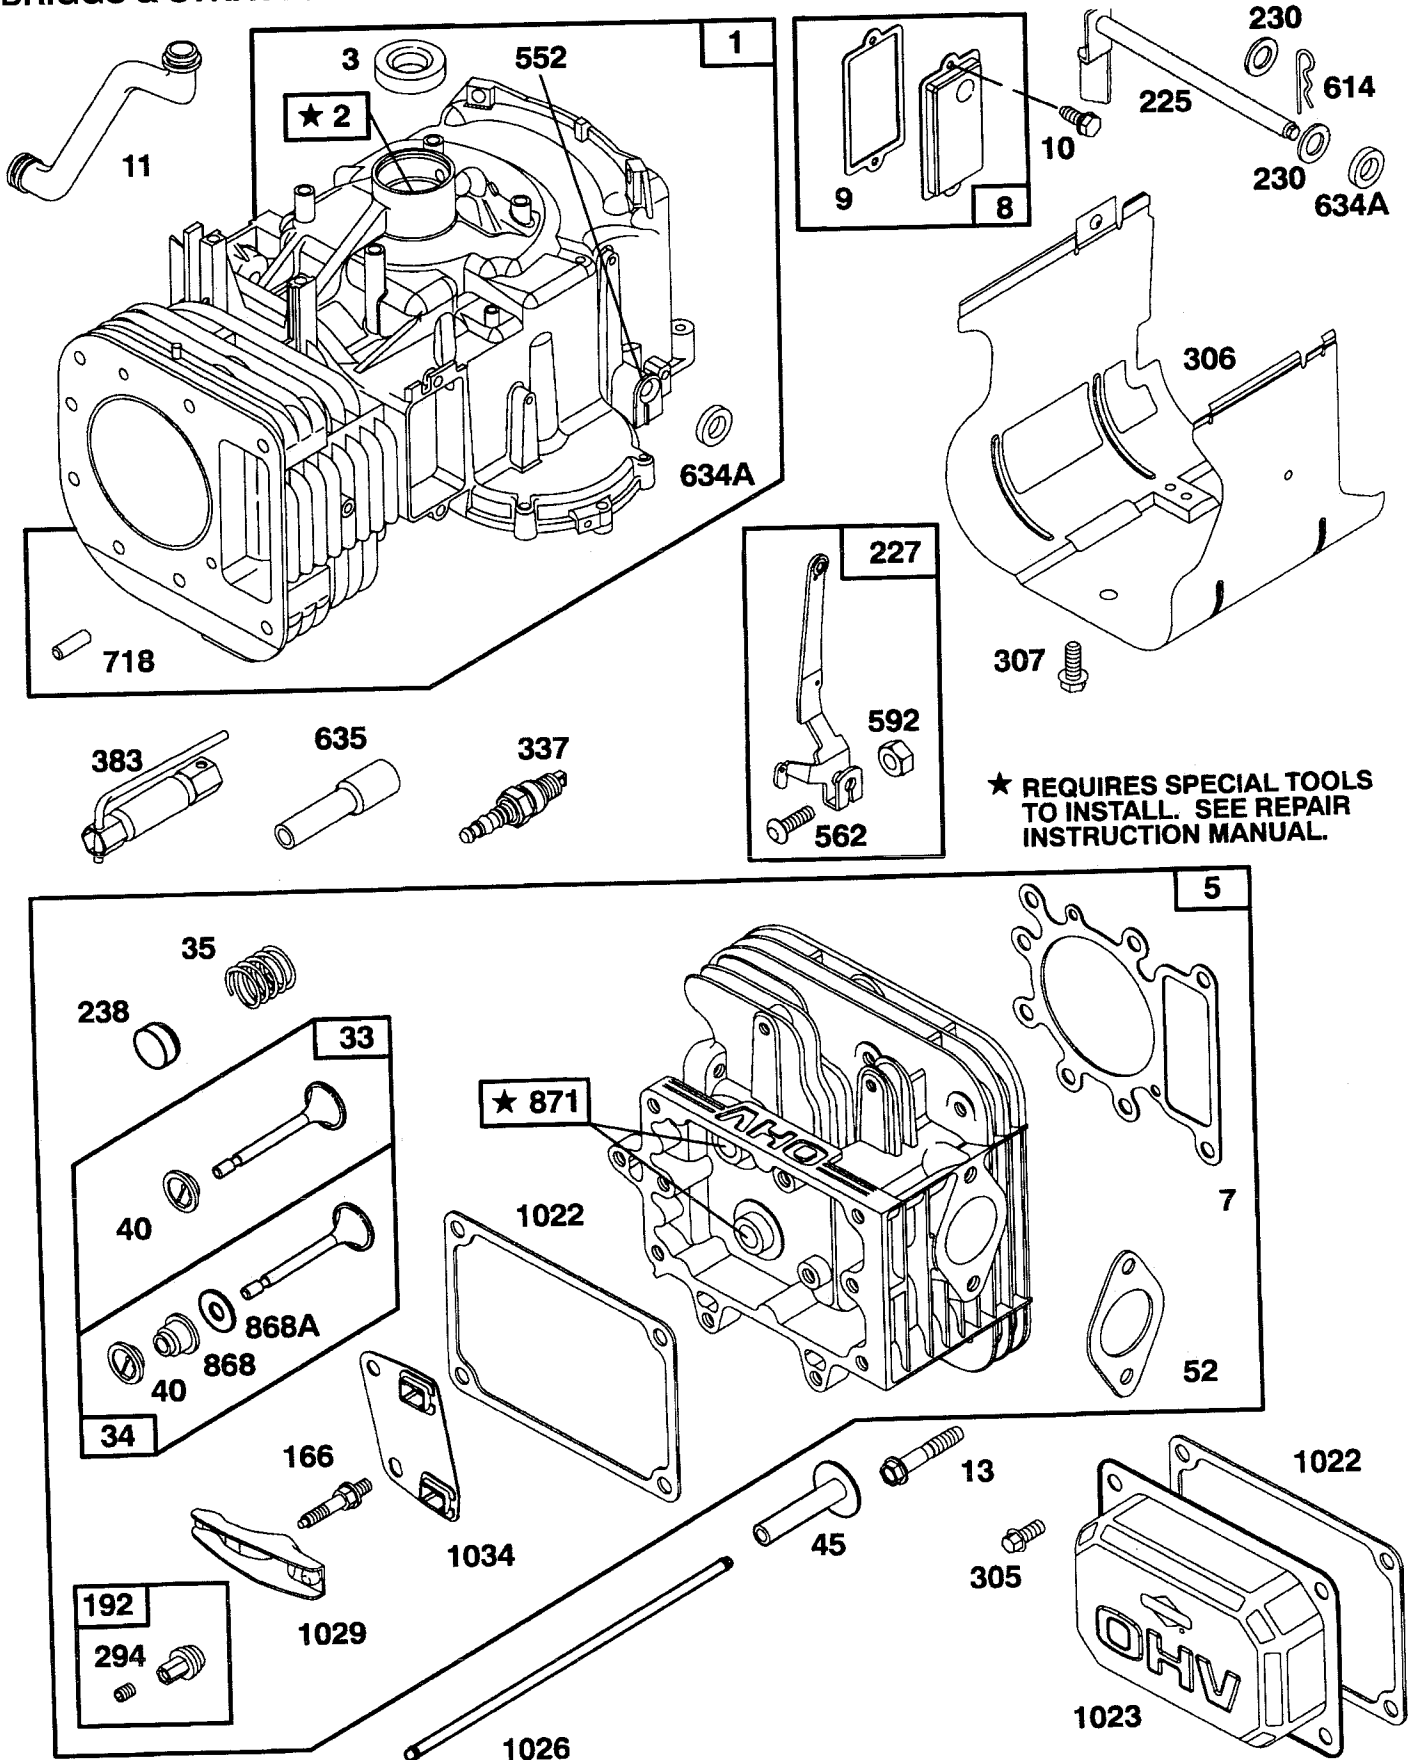

REPAIR PARTS

TRACTOR - - MODEL NUMBER 917.256520

PEERLESS TRANSAXLE - MODEL NUMBER 930-057A

REF PART NO. NO.	DESCRIPTION	REF PART NO. NO.	DESCRIPTION		
1	772108A	43	792075	Cover, Transaxle	Locknut 5/16-24
2	780086	44	790025	Bearing, Needle	Holder, Brake Pad
3	770102A	45	786066	Case, Transaxle	Spacer
4	776260	46	786086	Shaft, Counter	Bracket, Brake Lever
5	776219B	47	774690	Shaft and Pinion Assembly, Output	Axle 11-5/16" long
6	778139	48	774691	Gear, Output, 35 Teeth	Axle 16-1/2" long
7	778136	49	778215	Gear, Spur, 15 Teeth, Steel	Gear, Spur, 37 Teeth, Steel (1-)
8	792136A	50	778125	Key, Shift	Gear, Spur, 35 Teeth (2-)
8A	792047	51	778124A	Key, Woodruff	Gear, Spur, 30 Teeth (3-)
9	784352	52	778123A	Collar, Shifter	Gear, Spur, 25 Teeth (4-)
10	784355	53	778122A	Rod and Fork Assembly, Shift	Gear, Spur, 22 Teeth (5-)
11	778229	54	778273	Gear, Bevel, 42 Teeth	Gear, Spur, 19 Teeth, Steel (6-)
12	778113A	56	778230	Bevel Pinion, Input	Gear, Spur, 12 Teeth, Steel (1-)
13	778221	57	778151	Gear, Bevel, 16 Teeth	Gear, Spur, 15 Teeth (2-)
14	778068	58	778126A	Gear, Bevel Pinion	Gear, Spur, 20 Teeth (3-)
15	778260	59	778127A	Gear, Ring	Gear, Spur, 25 Teeth (4-)
17	786139	60	778128A	Pin, Drive	Gear, Spur, 28 Teeth (5-)
18	786102	61	778163	Spacer, Neutral	Gear, Spur, 31 Teeth (6-)
20	792077	65	780109	Ball, Steel 5/16" diameter	Washer, Thrust
21	792078	66	776135	Set Screw 3/8-16 x 3/8	Shaft, Input
22	792079	67	776315A	Spring	Shaft, Brake, 4 Keyed
23	788061	68	786116A	Ring, Seal	Plug
25	792073	69	780051	Screw, Flanged Hex Head, Thread Forming 1/4-20 x 1-1/4	Washer, Thrust
26	792125	70	786118	Ring, Retainer	Spacer
27	792035	71	788069	Ring, Retainer	Square Cut Ring
28	788040	72	792165	Ring, Retainer	Plug, Threaded 9/16-18
29	780072	72A	788091	Washer, Thrust	"O" Ring
30	780108	76	780090	Washer, Thrust	Washer, Thrust
31	780001	77	788078A	"O" Ring	Ring, Retaining, Inverted (Package of 2)
32	792001	79	792144	Washer	Spring, Brake
33	788095	81	786081	"O" Ring	Chain, Roller (Number 41 Chain, 24 Links)
34	780105A	82	786082	Seal, Square Cut	Sprocket, 9 Teeth (Reverse)
35	780118A	83	786123	Bushing, Flanged	Sprocket, 18 Teeth (Reverse)
36	790003	90	788067B	Bushing, Flanged	Grease, Bentonite, 32 Ounce Bottle
37	790007	103	792166	Disk, Brake	Screw 1/4-20 x 2
38	799021	104	792167	Plate, Brake Pad	Locknut 1/4-20
39	786026	150	510334	Pad, Brake (Package of 2)	Gasket Eliminator (Loctite #515)
40	792076A			Pin, Dowel	
41	790079			Washer, Flat	
42	792073			Lever, Brake	
42A	792085A			Screw, Flanged Hex Head, Thread Forming 1/4-20 x 1-1/4	
				Screw 1/4-20 x 2-1/4	

NOTE: All component dimensions given in U.S. inches
1 inch = 25.4 mm

Parts must be ordered from Tecumseh Products Co.

REPAIR PARTS

TRACTOR - - MODEL NUMBER 917.256520

BRIGGS & STRATTON ENGINE - MODEL NUMBER 28N707, TYPE NUMBER 0173-01