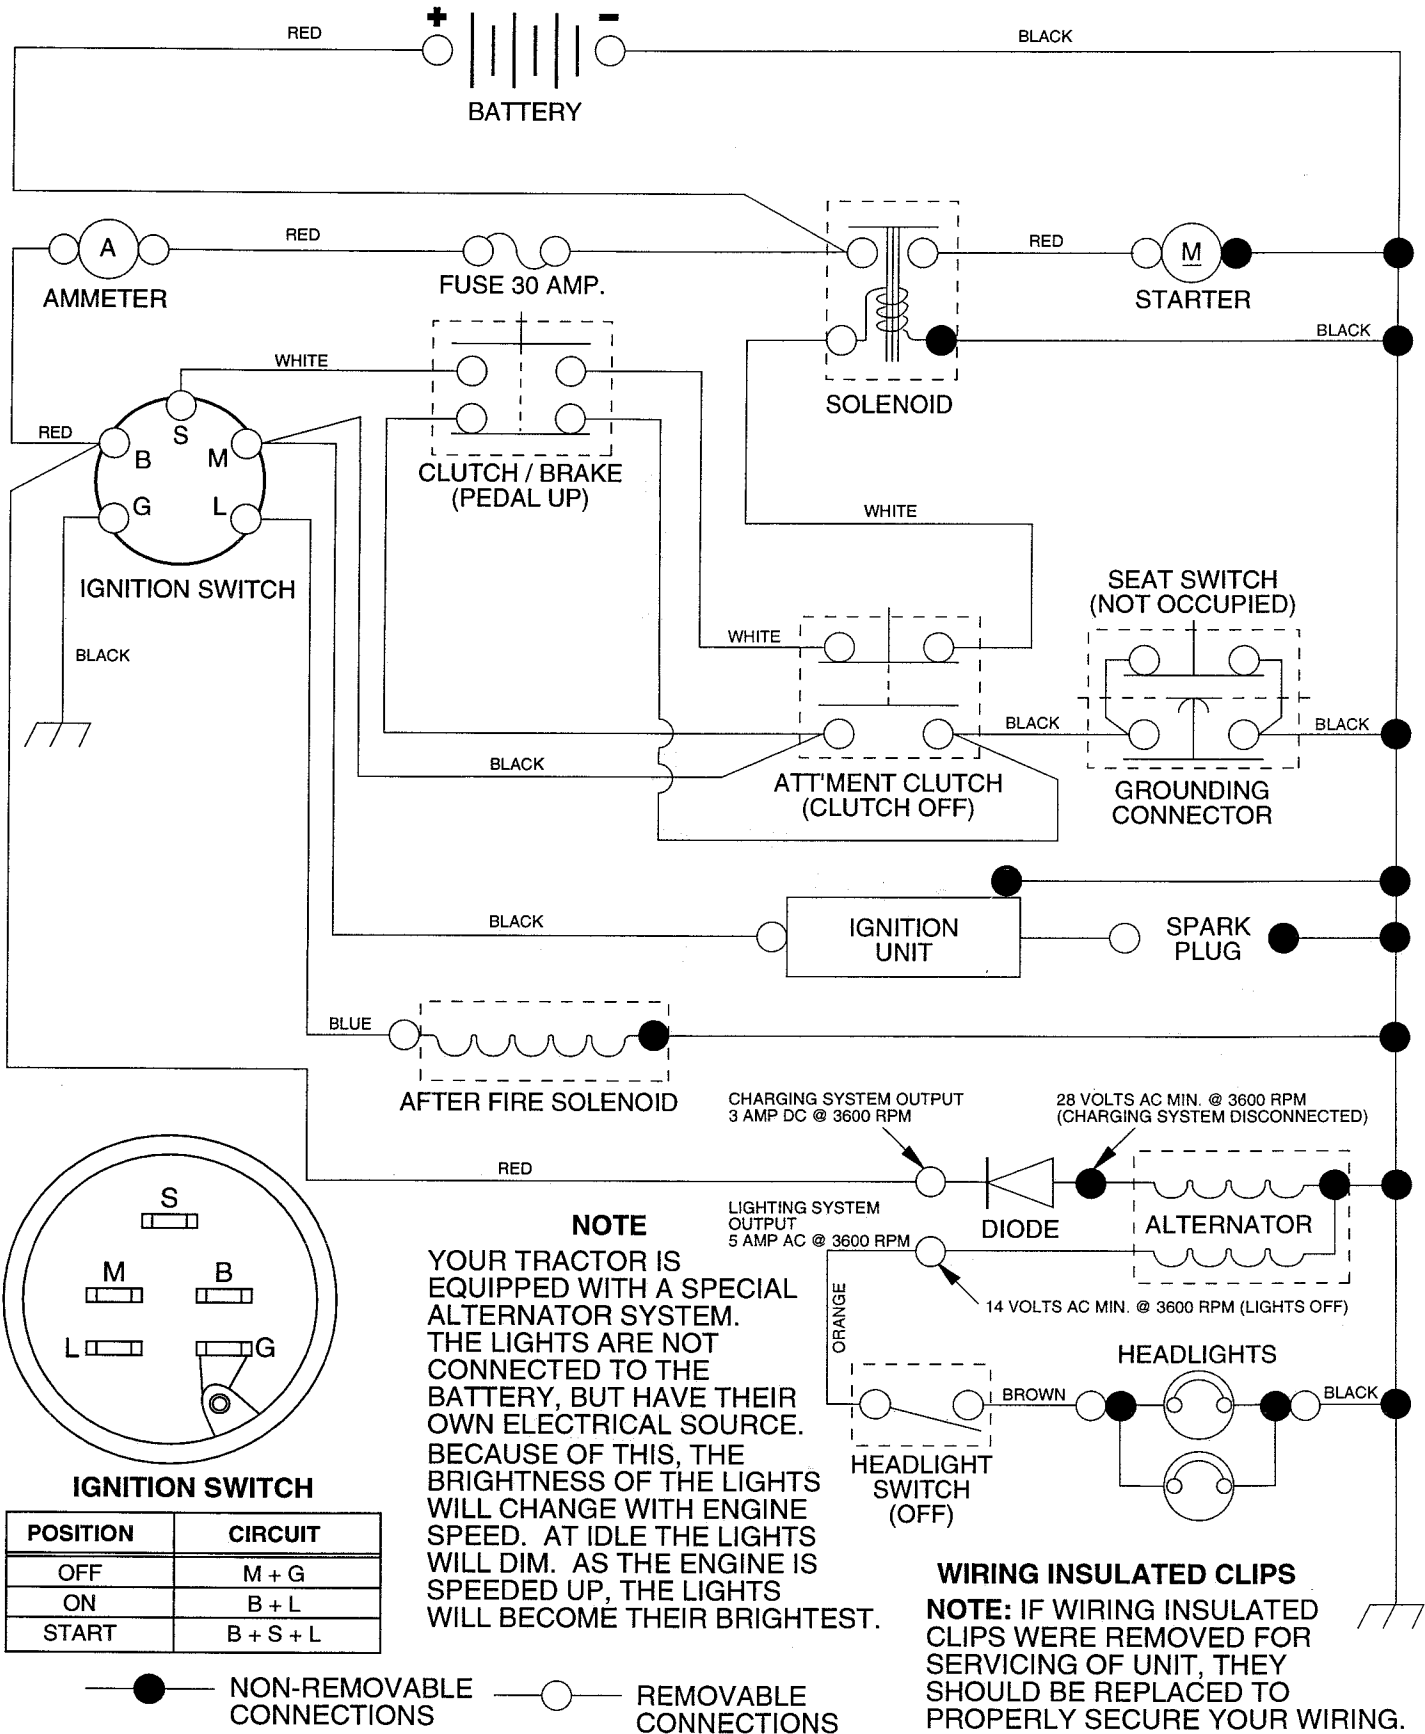

TRACTOR - - MODEL NUMBER 917.256520

SCHEMATIC