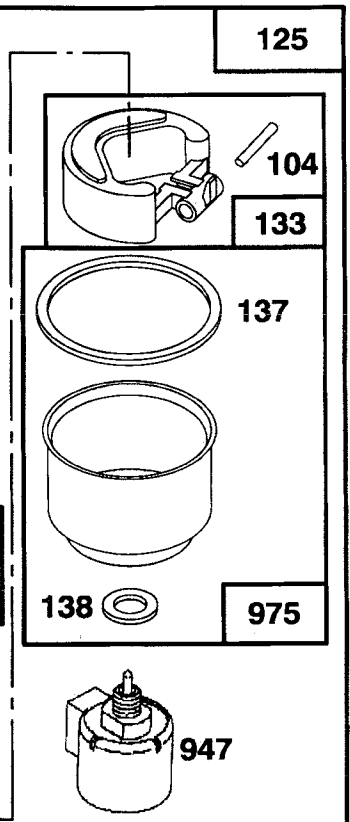

REPAIR PARTS

TRACTOR - - MODEL NUMBER 917.256520

BRIGGS & STRATTON ENGINE - MODEL NUMBER 28N707, TYPE NUMBER 0173-01

★ REQUIRES SPECIAL TOOLS TO INSTALL. SEE REPAIR INSTRUCTION MANUAL.