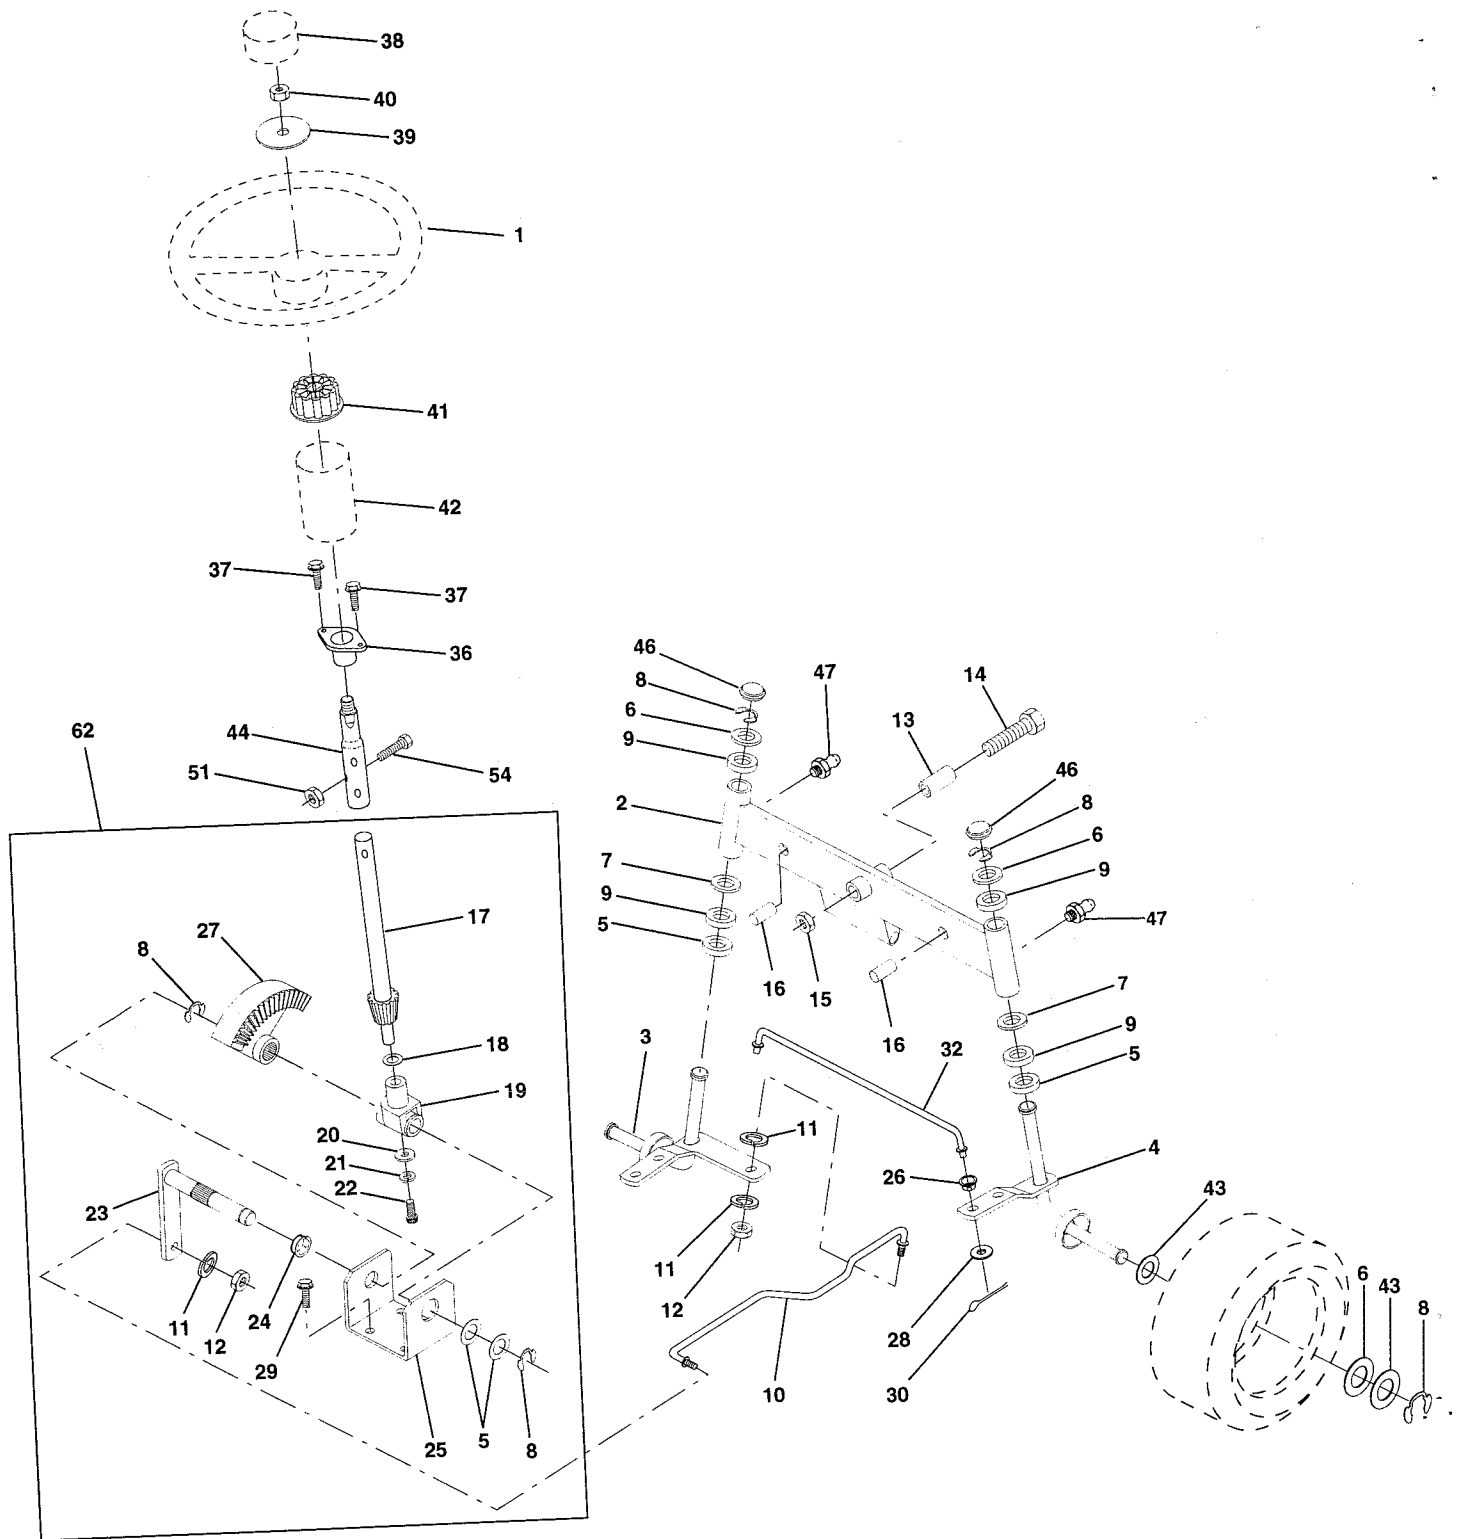

REPAIR PARTS

TRACTOR -- MODEL NUMBER 917.256520

STEERING ASSEMBLY

REPAIR PARTS

TRACTOR - - MODEL NUMBER 917.256520

STEERING ASSEMBLY

KEY NO.	PART NO.	DESCRIPTION
1	139768	Steering Wheel
2	142033	Front Axle Assembly
3	135227	Spindle Assembly, L.H.
4	135228	Spindle Assembly, R.H.
5	6266H	Bearing, Race, Thrust, Hardened
6	121748X	Washer 25/32 x 1-5/8 x 16 Gauge
7	19272016	Washer 27/32 x 1-1/4 x 16 Gauge
8	12000029	Ring, Klip
9	3366R	Bearing, Steering Column
10	130468	Link, Drag
11	STD551137	Washer, Lock
12	73610600	Nut, Hex, Fin. 3/8-24 UNF
13	110438X	Spacer, Bearing, Front Axle
14	74011056	Bolt, Hex Head 5/8-11 UNC x 3-1/2
15	73901000	Nut, Lock, Flange 5/8-11 UNC
16	132624	Pin, Axle 5/8 x 1.55/1.54
17	140176	Shaft Assembly, Steering
18	57079	Washer, Thrust .515 x .750 x .033
19	124035X	Support, Shaft
20	126684X	Washer, Shim 1/4 x 5/8 x .062
21	STD551125	Washer
22	71070410	Screw, Hex Socket Head 1/4-20 x 5/8
23	127501	Pittman Shaft Assembly
24	109816X	Nyliner, Snap-In
25	124036X	Bracket, Steering
26	126847X	Bushing, Link, Drag
27	136874	Gear, Sector
28	19131416	Washer 13/32 x 7/8 x 16 Gauge
29	17490612	Screw, Thd., Roll. 3/8-16 x 3/4
30	STD561210	Pin
32	130465	Rod, Tie
36	132196	Bushing, Steering
37	STD611005	Screw
38	139769	Insert, Steering Wheel
39	19133808	Washer 13/32 x 2-3/8 x 8 Gauge
40	STD541537	Gripco Nut
41	104820X	Adaptor, Steering Wheel
42	145054	Boot, Steering Shaft
43	121749X	Washer 25/32 x 1-1/4 x 16 Gauge
44	147392	Extension Shaft Steering LR.LT
46	121232X	Cap, Spindle
47	6855M	Fitting, Grease
51	STD541431	Nut Lock Hex w/Ins. 5/16-18 UNC
54	STD523112	Bolt Fin Hex 5/16-18 UNC x 1-1/4
62	149686	Kit Steering Asm Service

NOTE: All component dimensions given in U.S. inches
1 inch = 25.4 mm