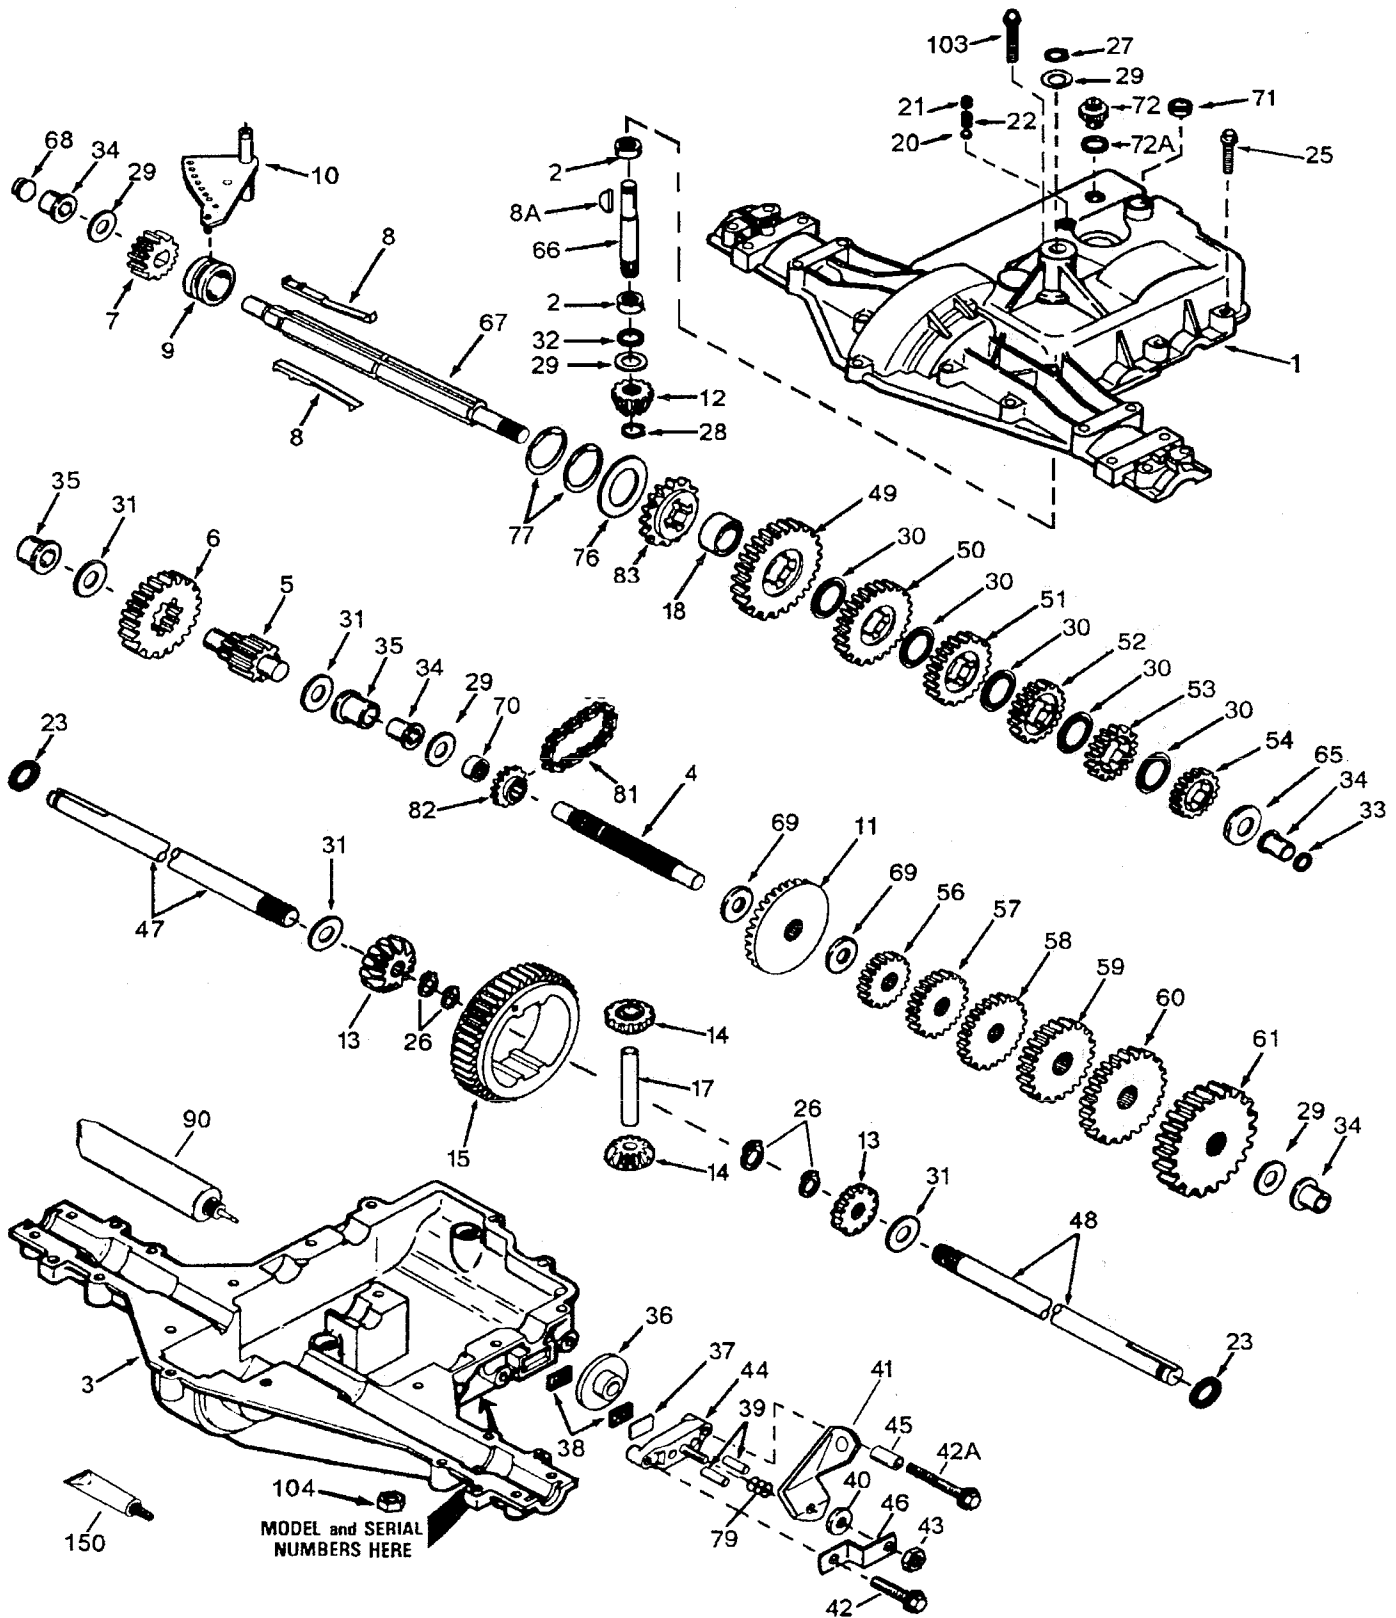

REPAIR PARTS

TRACTOR - - MODEL NUMBER 917.256520

PEERLESS TRANSAXLE - MODEL NUMBER 930-057A

REPAIR PARTS

TRACTOR - - MODEL NUMBER 917.256520

PEERLESS TRANSAXLE - MODEL NUMBER 930-057A

REF PART NO. NO.	DESCRIPTION	REF PART NO. NO.	DESCRIPTION		
1	772108A	43	792075	Cover, Transaxle	Locknut 5/16-24
2	780086	44	790025	Bearing, Needle	Holder, Brake Pad
3	770102A	45	786066	Case, Transaxle	Spacer
4	776260	46	786086	Shaft, Counter	Bracket, Brake Lever
5	776219B	47	774690	Shaft and Pinion Assembly, Output	Axle 11-5/16" long
6	778139	48	774691	Gear, Output, 35 Teeth	Axle 16-1/2" long
7	778136	49	778215	Gear, Spur, 15 Teeth, Steel	Gear, Spur, 37 Teeth, Steel (1-)
8	792136A	50	778125	Key, Shift	Gear, Spur, 35 Teeth (2-)
8A	792047	51	778124A	Key, Woodruff	Gear, Spur, 30 Teeth (3-)
9	784352	52	778123A	Collar, Shifter	Gear, Spur, 25 Teeth (4-)
10	784355	53	778122A	Rod and Fork Assembly, Shift	Gear, Spur, 22 Teeth (5-)
11	778229	54	778273	Gear, Bevel, 42 Teeth	Gear, Spur, 19 Teeth, Steel (6-)
12	778113A	56	778230	Bevel Pinion, Input	Gear, Spur, 12 Teeth, Steel (1-)
13	778221	57	778151	Gear, Bevel, 16 Teeth	Gear, Spur, 15 Teeth (2-)
14	778068	58	778126A	Gear, Bevel Pinion	Gear, Spur, 20 Teeth (3-)
15	778260	59	778127A	Gear, Ring	Gear, Spur, 25 Teeth (4-)
17	786139	60	778128A	Pin, Drive	Gear, Spur, 28 Teeth (5-)
18	786102	61	778163	Spacer, Neutral	Gear, Spur, 31 Teeth (6-)
20	792077	65	780109	Ball, Steel 5/16" diameter	Washer, Thrust
21	792078	66	776135	Set Screw 3/8-16 x 3/8	Shaft, Input
22	792079	67	776315A	Spring	Shaft, Brake, 4 Keyed
23	788061	68	786116A	Ring, Seal	Plug
25	792073	69	780051	Screw, Flanged Hex Head, Thread Forming 1/4-20 x 1-1/4	Washer, Thrust
26	792125	70	786118	Ring, Retainer	Spacer
27	792035	71	788069	Ring, Retainer	Square Cut Ring
28	788040	72	792165	Ring, Retainer	Plug, Threaded 9/16-18
29	780072	72A	788091	Washer, Thrust	"O" Ring
30	780108	76	780090	Washer, Thrust	Washer, Thrust
31	780001	77	788078A	"O" Ring	Ring, Retaining, Inverted (Package of 2)
32	792001	79	792144	Washer	Spring, Brake
33	788095	81	786081	"O" Ring	Chain, Roller (Number 41 Chain, 24 Links)
34	780105A	82	786082	Seal, Square Cut	Sprocket, 9 Teeth (Reverse)
35	780118A	83	786123	Bushing, Flanged	Sprocket, 18 Teeth (Reverse)
36	790003	90	788067B	Bushing, Flanged	Grease, Bentonite, 32 Ounce Bottle
37	790007	103	792166	Disk, Brake	Screw 1/4-20 x 2
38	799021	104	792167	Plate, Brake Pad	Locknut 1/4-20
39	786026	150	510334	Pad, Brake (Package of 2)	Gasket Eliminator (Loctite #515)
40	792076A			Pin, Dowel	
41	790079			Washer, Flat	
42	792073			Lever, Brake	
42A	792085A			Screw, Flanged Hex Head, Thread Forming 1/4-20 x 1-1/4	
				Screw 1/4-20 x 2-1/4	

NOTE: All component dimensions given in U.S. inches
1 inch = 25.4 mm

Parts must be ordered from Tecumseh Products Co.