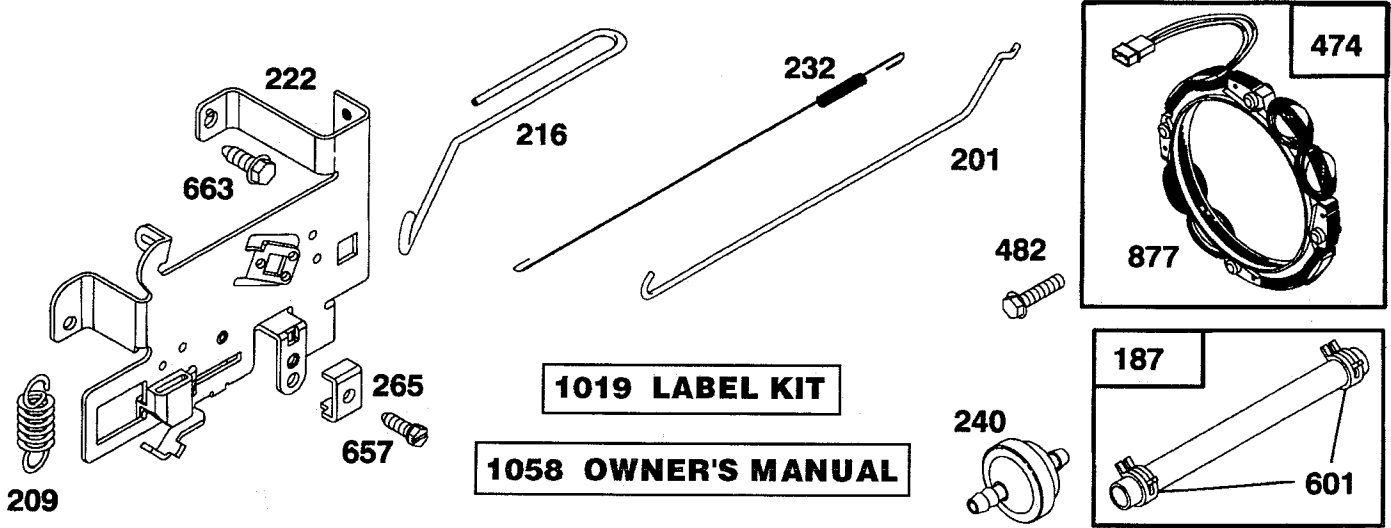

REPAIR PARTS

TRACTOR - - MODEL NUMBER 917.256520

BRIGGS & STRATTON ENGINE - MODEL NUMBER 28N707, TYPE NUMBER 0173-01

★ REQUIRES SPECIAL TOOLS TO INSTALL. SEE REPAIR INSTRUCTION MANUAL.

REPAIR PARTS

TRACTOR - - MODEL NUMBER 917.256520

BRIGGS & STRATTON ENGINE - MODEL NUMBER 28N707, TYPE NUMBER 0173-01

REPAIR PARTS

TRACTOR - - MODEL NUMBER 917.256520

BRIGGS & STRATTON ENGINE - MODEL NUMBER 28N707, TYPE NUMBER 0173-01

REPAIR PARTS

TRACTOR - - MODEL NUMBER 917.256520