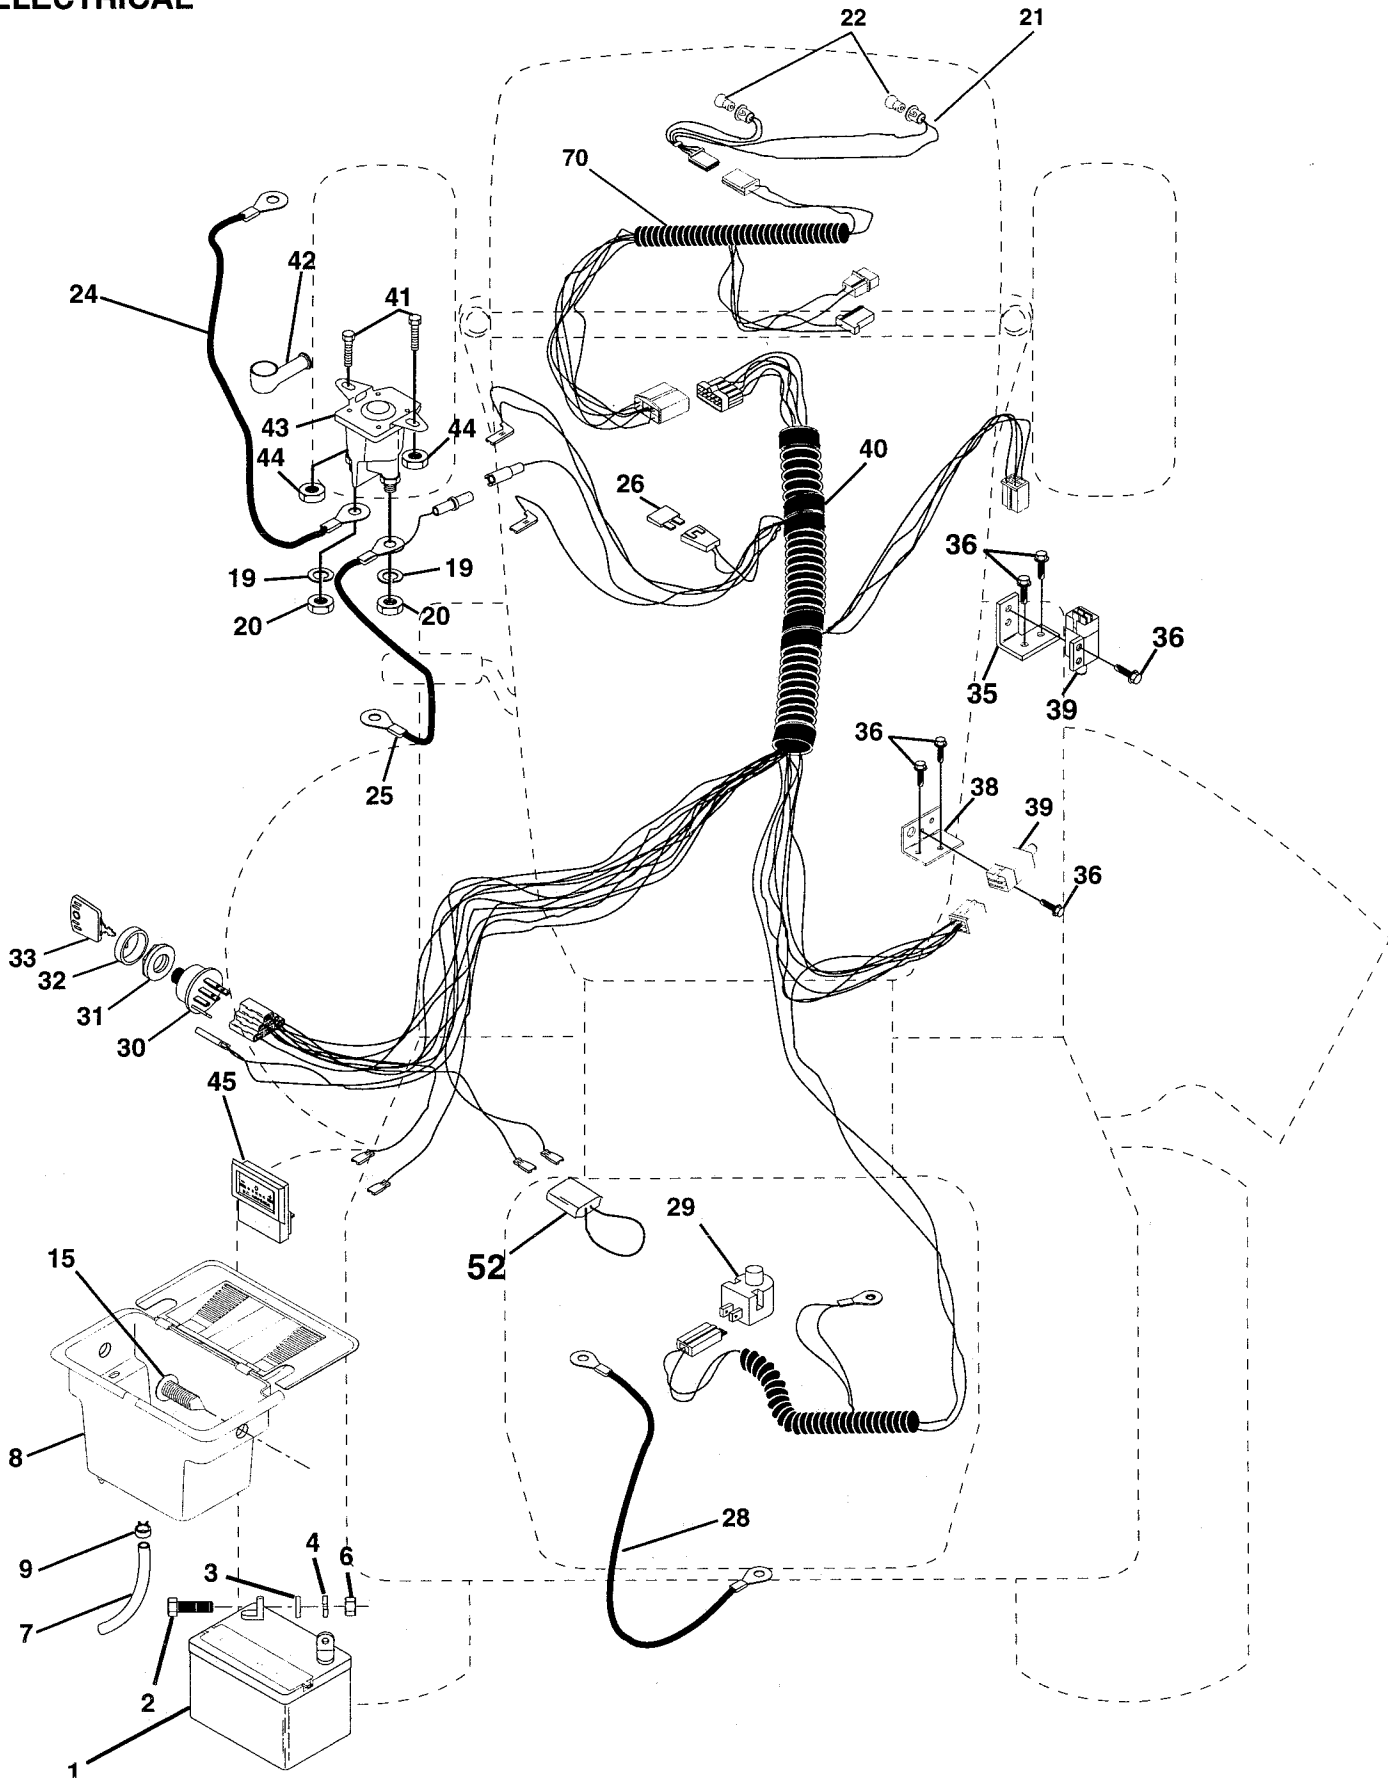

REPAIR PARTS

TRACTOR -- MODEL NUMBER 917.256520

ELECTRICAL

REPAIR PARTS

TRACTOR - - MODEL NUMBER 917.256520

ELECTRICAL

KEY NO.	PART NO.	DESCRIPTION
1	144925	Battery 12 Volt 25 Amp W/Acid
2	74760412	Bolt, Hex Head 1/4-20 unc x 3/4
3	STD551025	Washer
4	STD551125	Washer
6	STD541025	Nut
7	109238X	Tube, Plastic, 12"
8	144940	Case, Battery W/2 Holes W/Brty
9	109596X	Clamp, Hose
15	147688	Fastener Snap-In
19	STD551125	Washer, Lock
20	73350400	Nut, Hex, Jam 1/4-20 UNC
21	147430	Harness, Light Socket (Includes 4152J)
22	4152J	Bulb, Light
24	4799J	Cable, Battery, 6 Gauge, Red, 11"
25	146147	Cable, Battery, 6 Gauge, Red, W/16 Wire
26	108824X	Fuse, 30 Amp
28	4207J	Cable, Ground, 6 Gauge, Black, 12"
29	121305X	Switch, Plunger
30	140301	Switch, Ignition
31	124211X	Nut, Ignition
32	141226	Cover, Key Switch
33	109310X	Key, Ignition
35	108236X	Bracket, Clutch Switch
36	STD601005	Screw
38	140336	Bracket, Interlock Switch
39	109553X	Switch, Interlock, Clutch, 4 Terminal
40	151212	Harness, Ignition
41	71110408	Bolt, Hex Head, Fin. 1/4-20 x 1/2
42	131563	Cover, Terminal, Red
43	145673	Solenoid
44	73640400	Nut Keps Blk Hex 1/4-20 UNC
45	121433X	Ammeter Rectangular 6 Amp
52	141940	Protection Wire Loop
70	141164	Harness Engine B&S P/L 14 OHV Du HI

NOTE: All component dimensions given in U.S. inches
1 inch = 25.4 mm